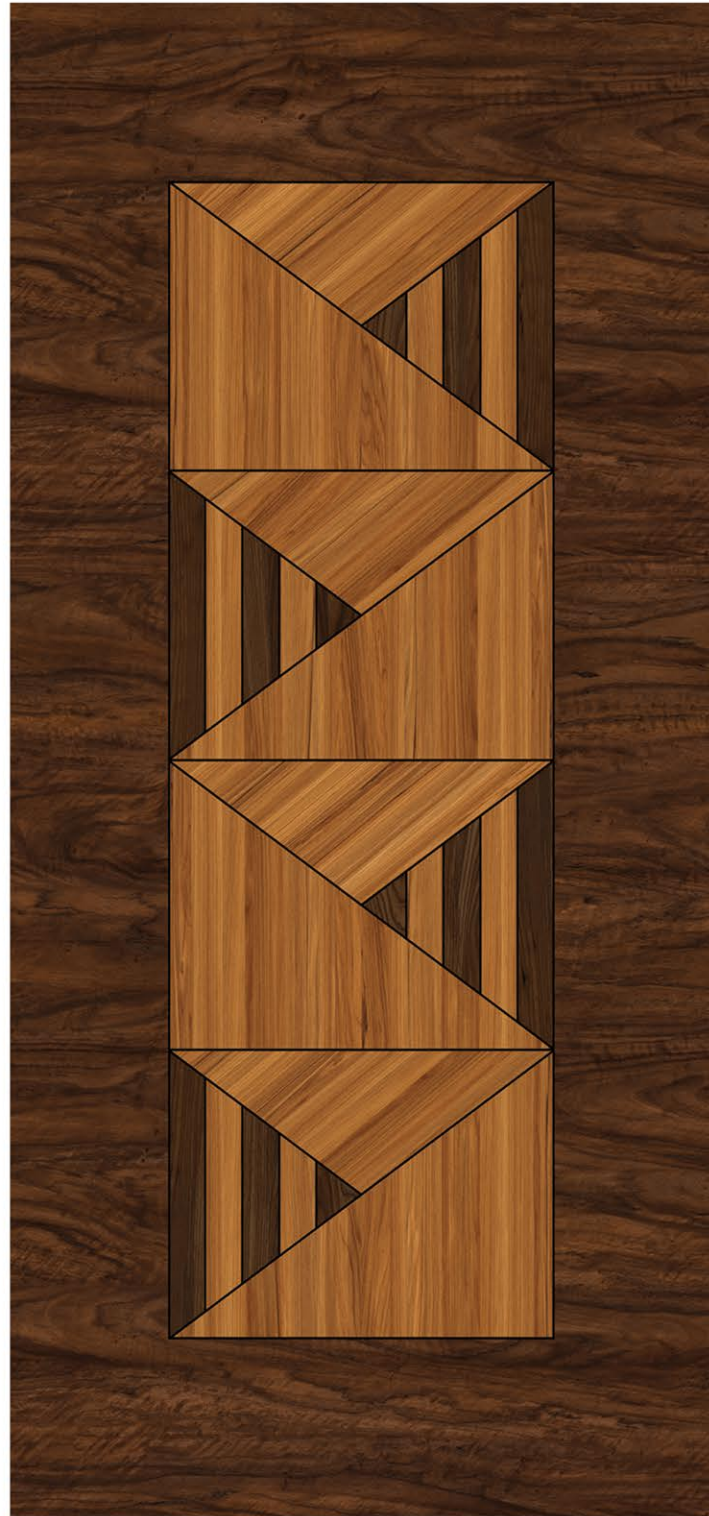

Digital Grooving

SIZE
7 x 3.25 FT

DG 38