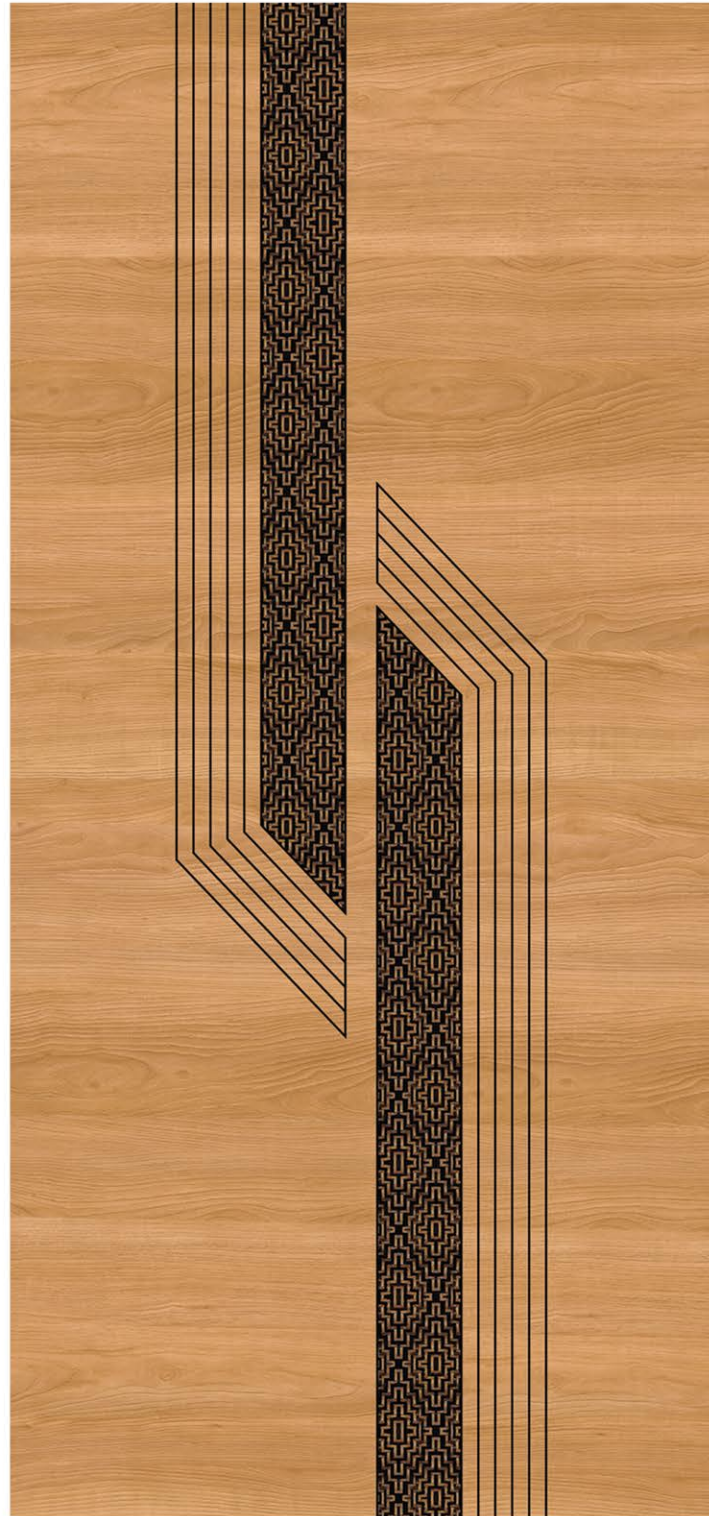

Digital Grooving

SIZE
7 x 3.25 FT

DG 55