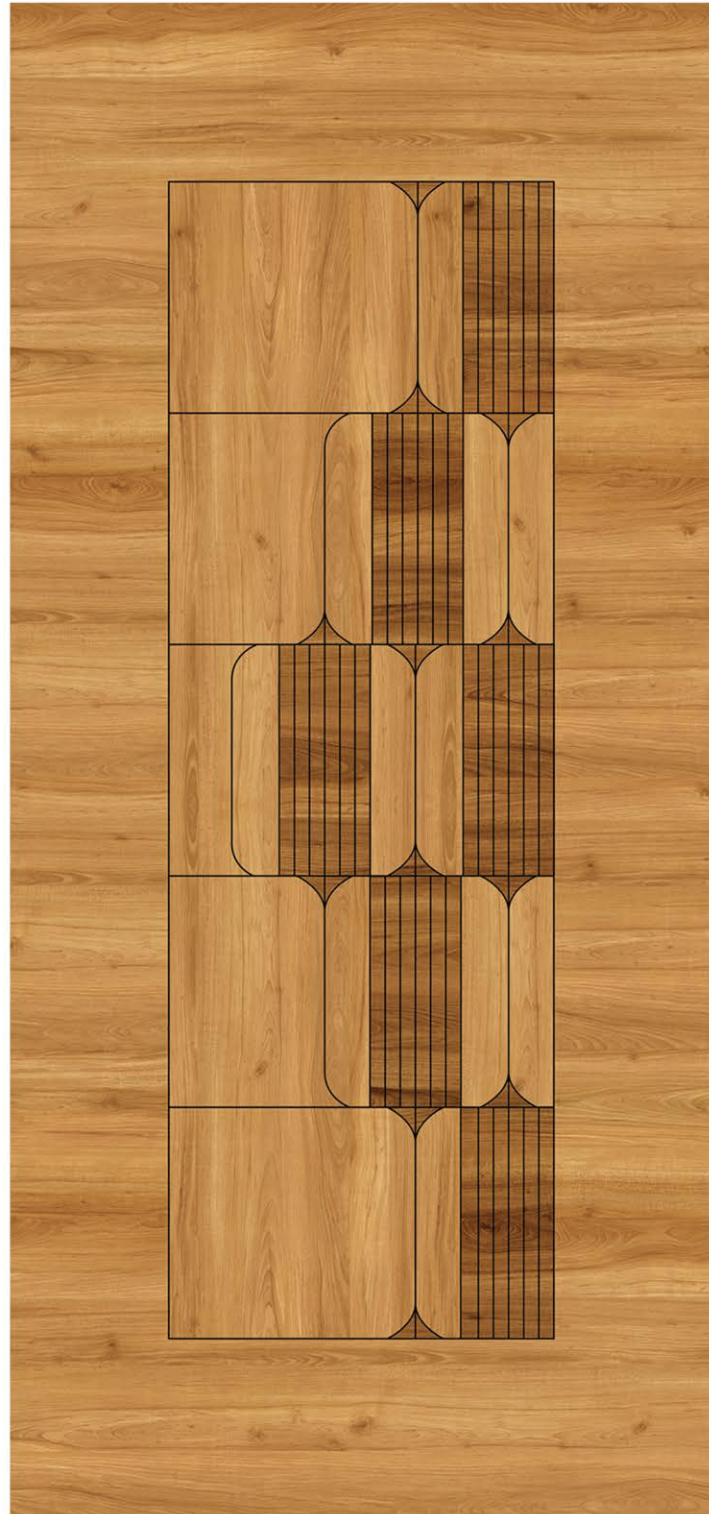

Digital Grooving

SIZE
7 x 3.25 FT

DG 59