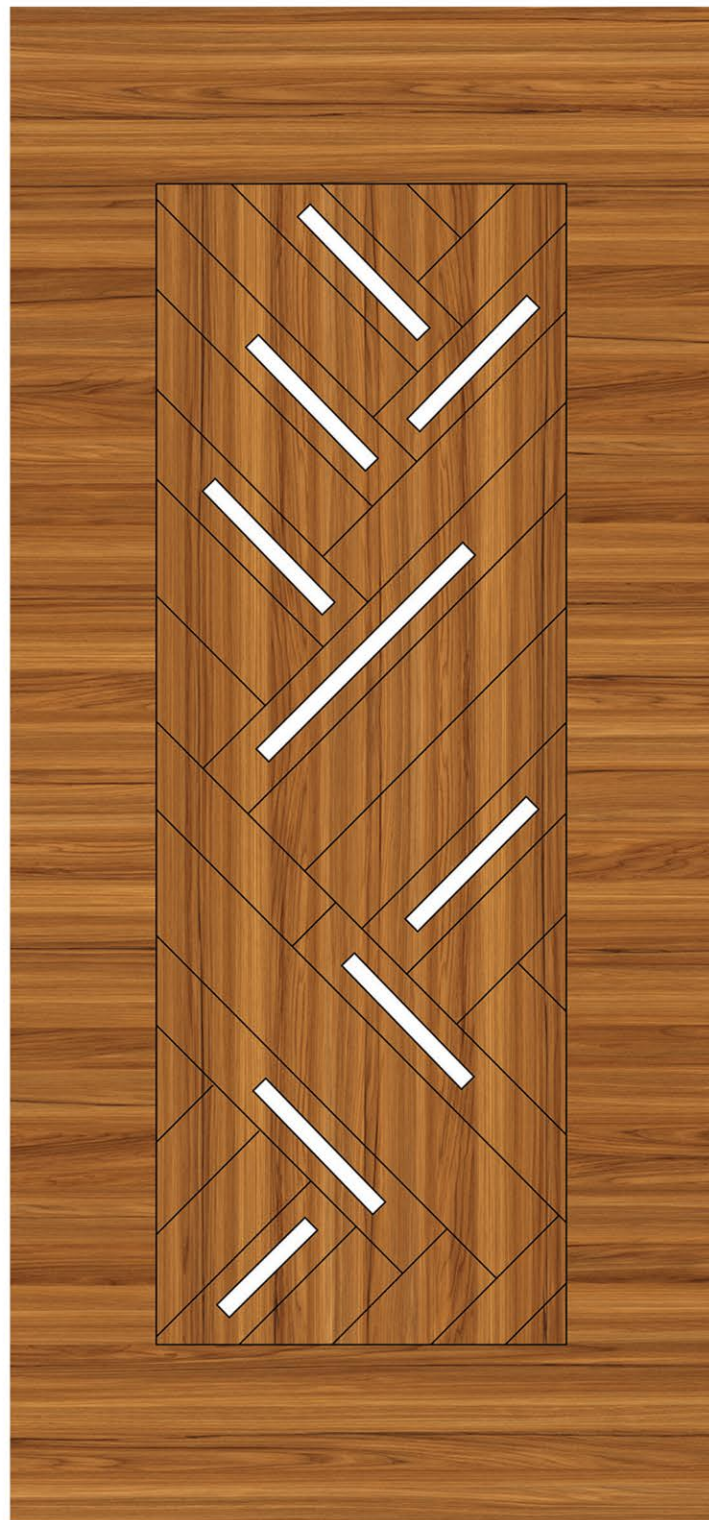

Digital Grooving

SIZE
7 x 3.25 FT

DG 57