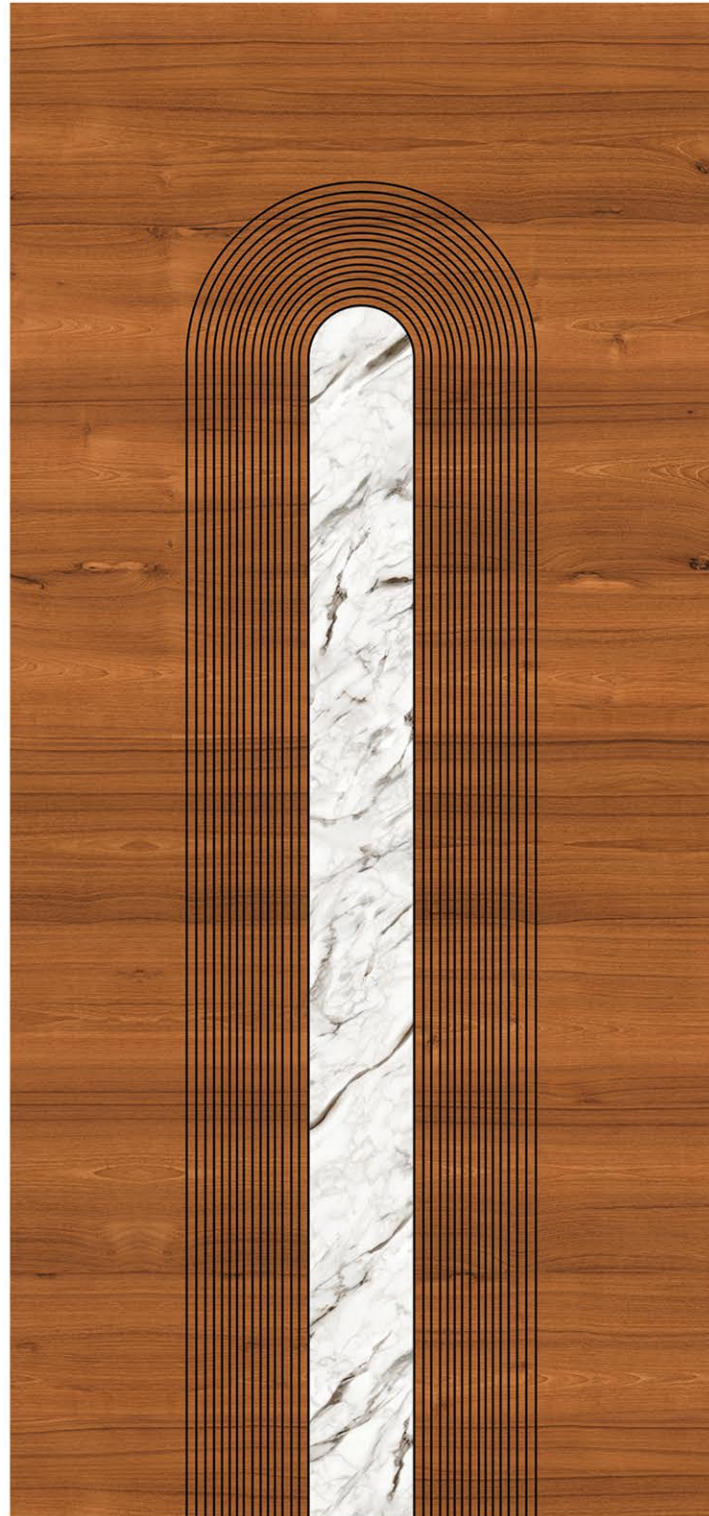

Digital Grooving

SIZE
7 x 3.25 FT

DG 50