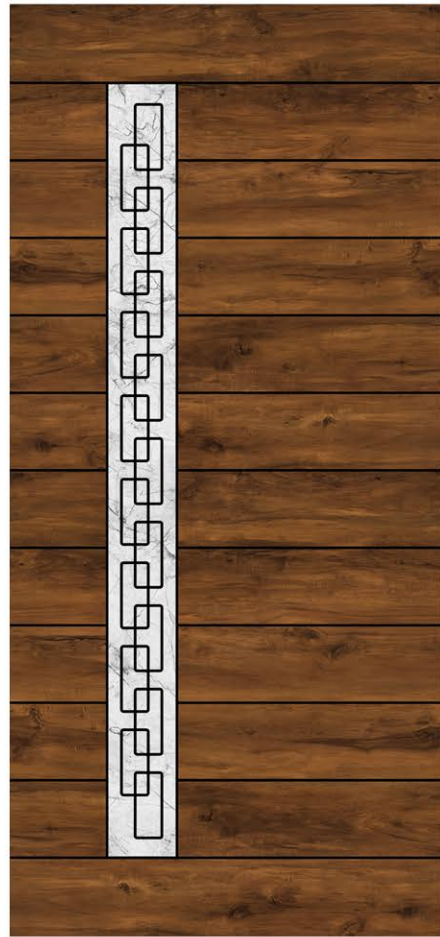

Digital Grooving

ONLY REFERENCE FOR CNC PATTERNS

40 B

MODERN
PATTERNS PERFECTLY CRAFTED

DG 40

SIZE
7 x 3.25 FT