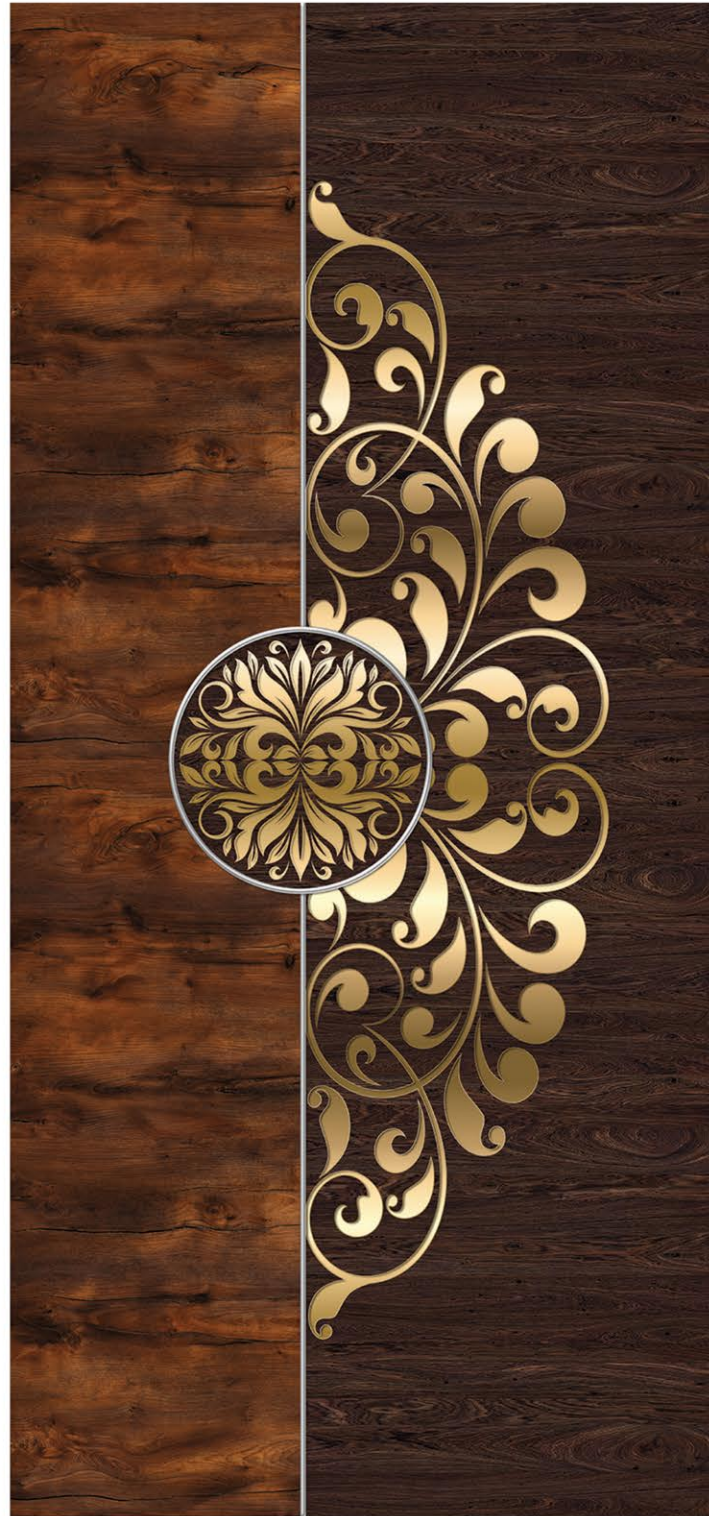

SIZE
7 x 3.25 FT

DG 36