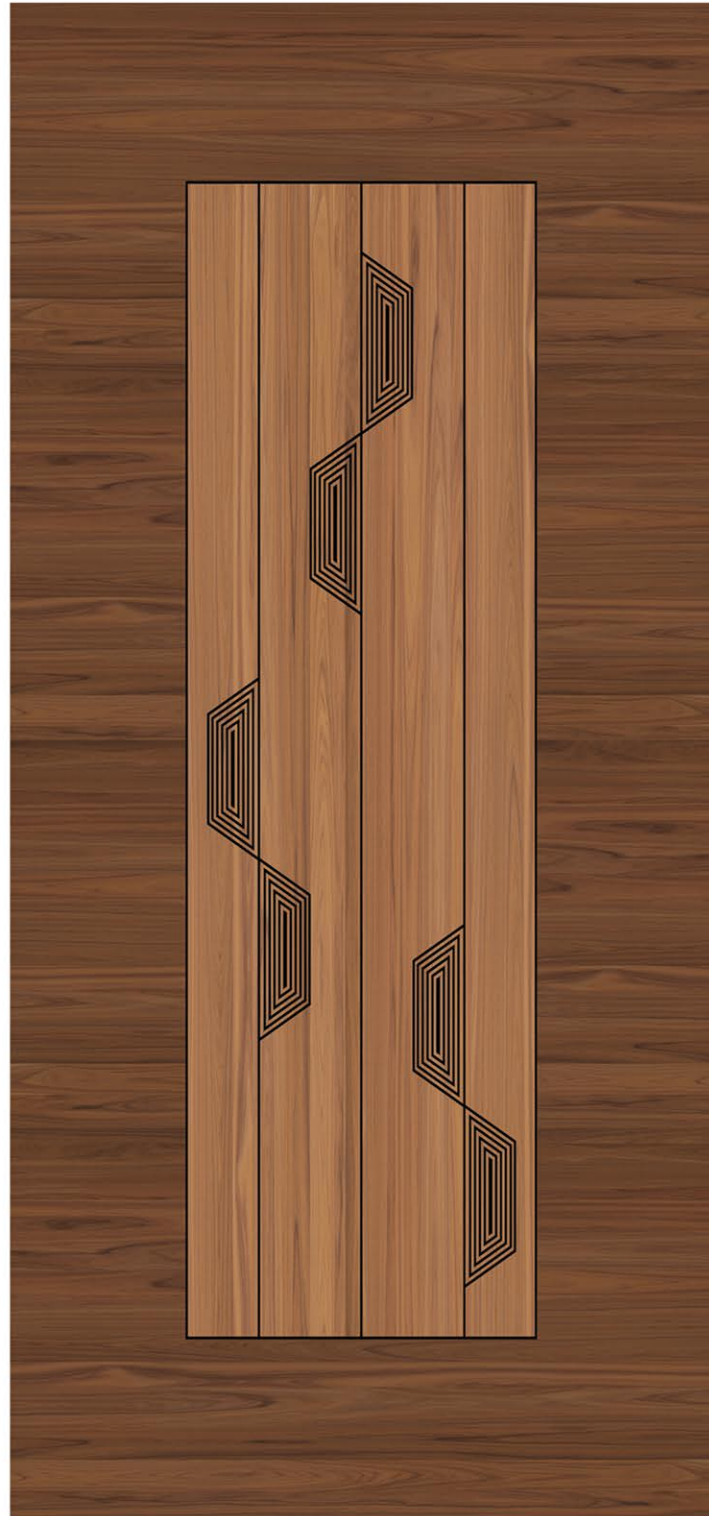

Digital Grooving

SIZE
7 x 3.25 FT

DG 61