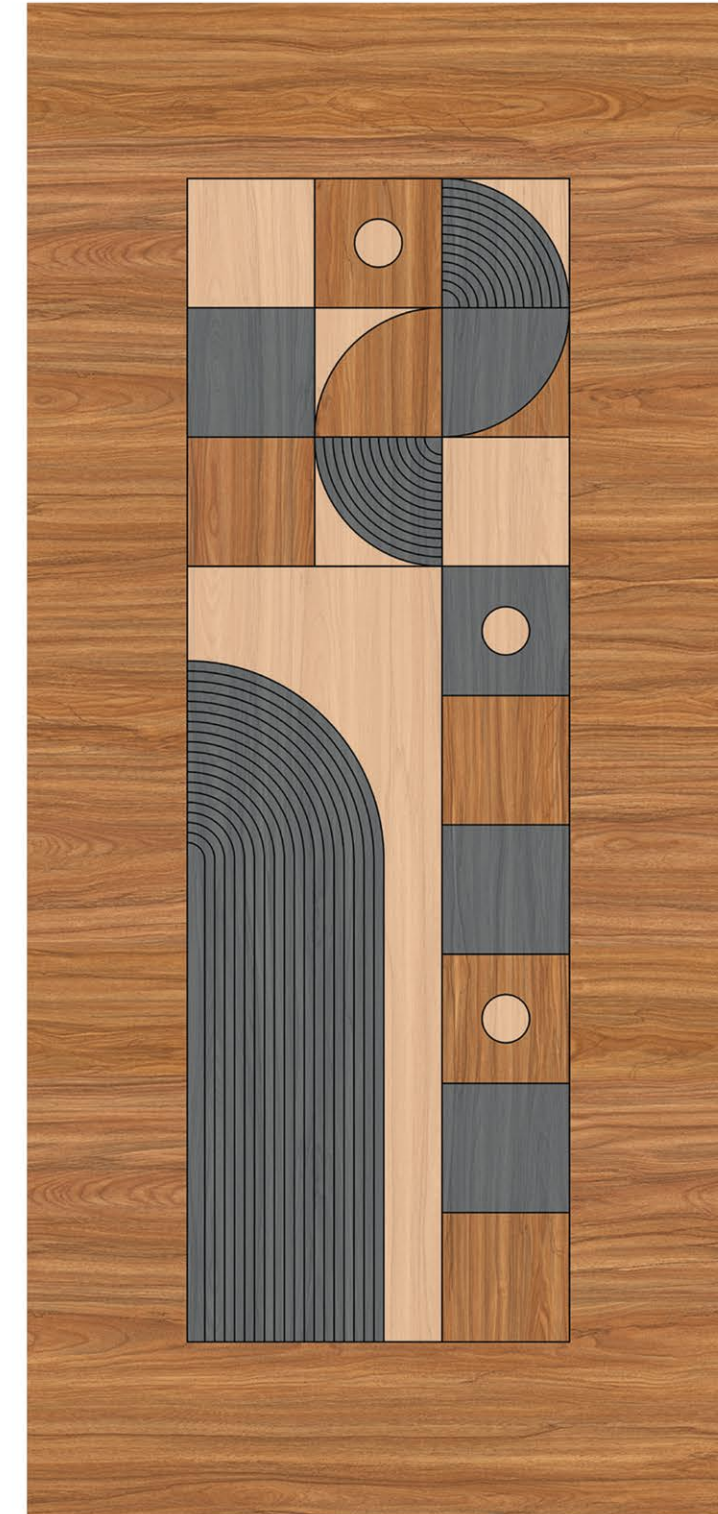

# Digital Grooving

SIZE  
7 x 3.25 FT

DG 48

CRAFTED  
WITH DIGITAL PRECISION

SIZE  
7 x 3.25 FT

DG 49

# Digital Grooving

SIZE  
7 x 3.25 FT

DG 50

DESIGN  
DEFINED BY DETAIL

SIZE  
7 x 3.25 FT

DG 51