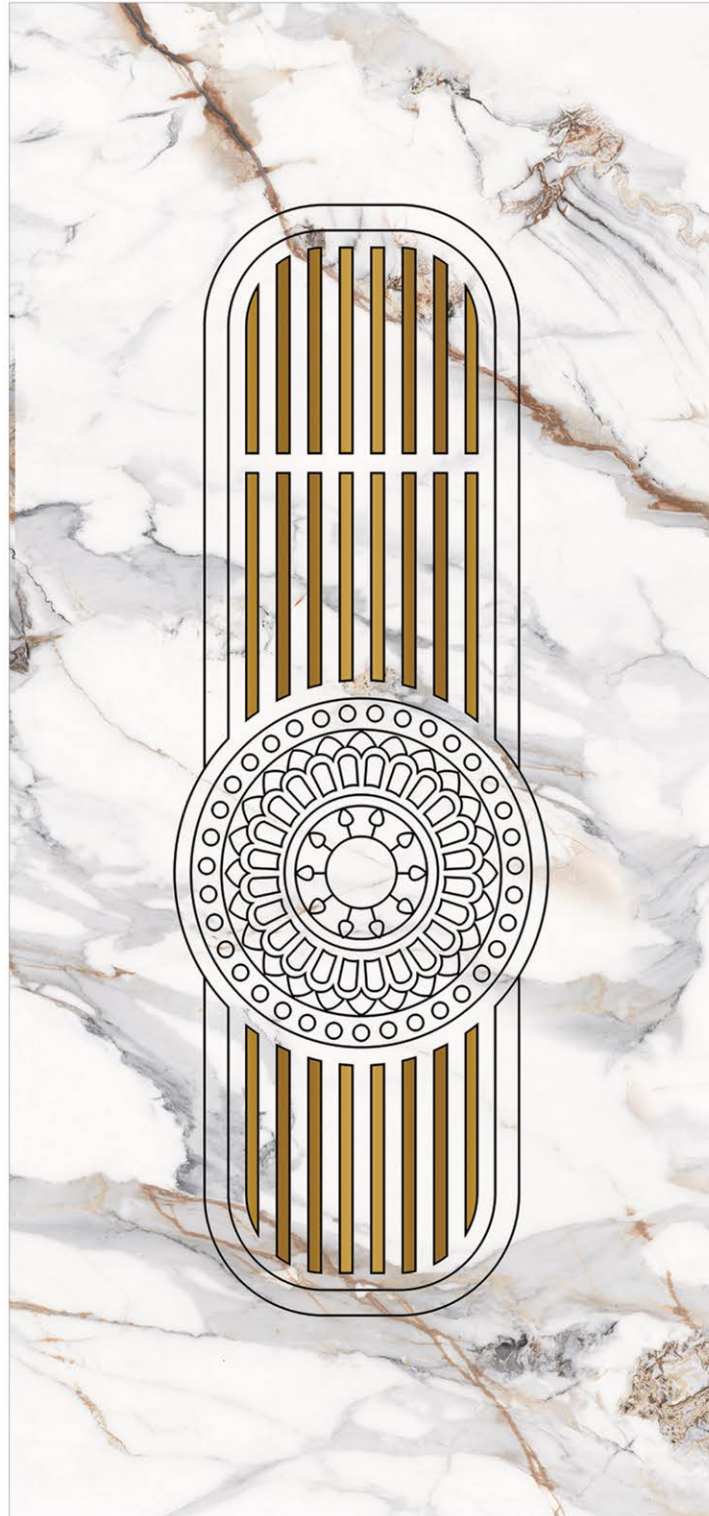

Digital Grooving

SIZE
7 x 3.25 FT

DG 63