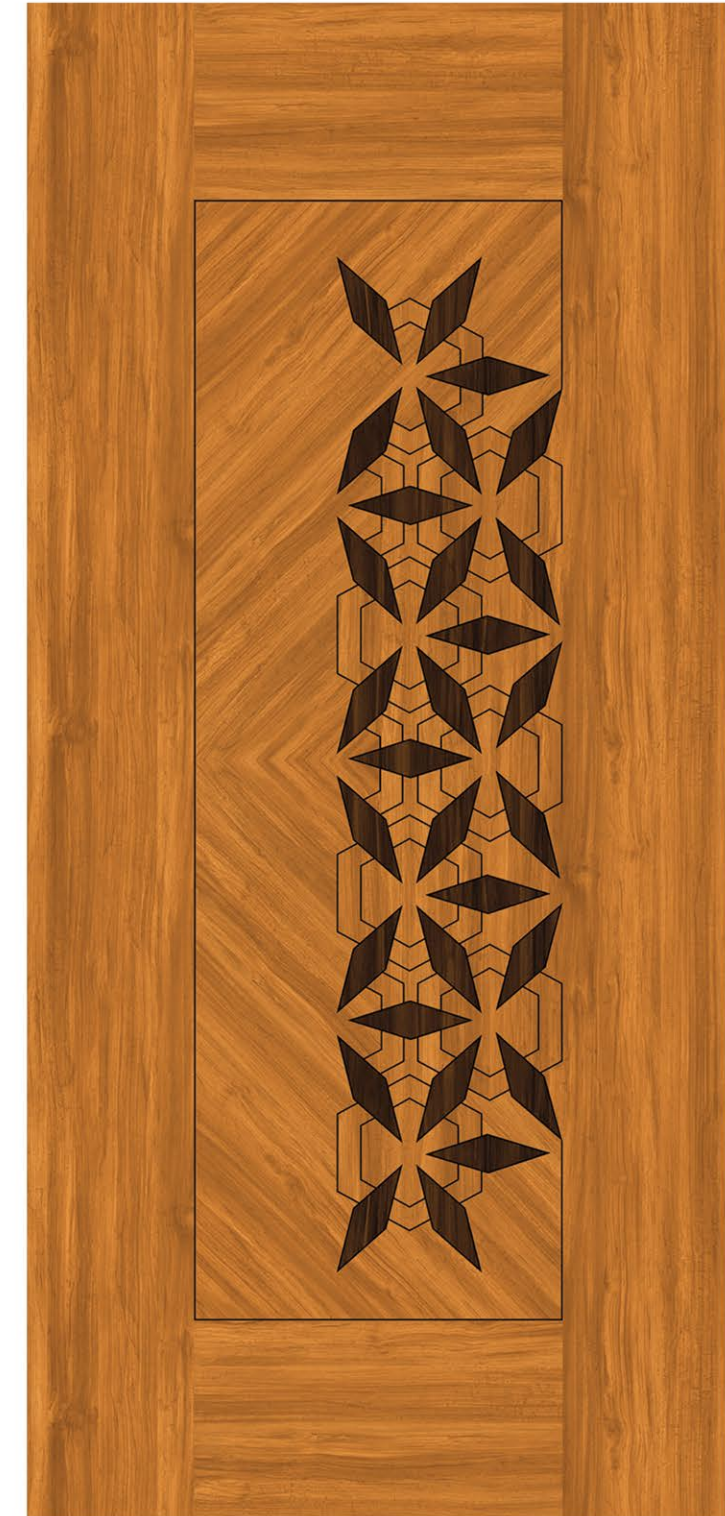

# Digital Grooving

SIZE  
7 x 3.25 FT

DG 61

DETAIL  
THAT ELEVATES DESIGN

SIZE  
7 x 3.25 FT

DG 62