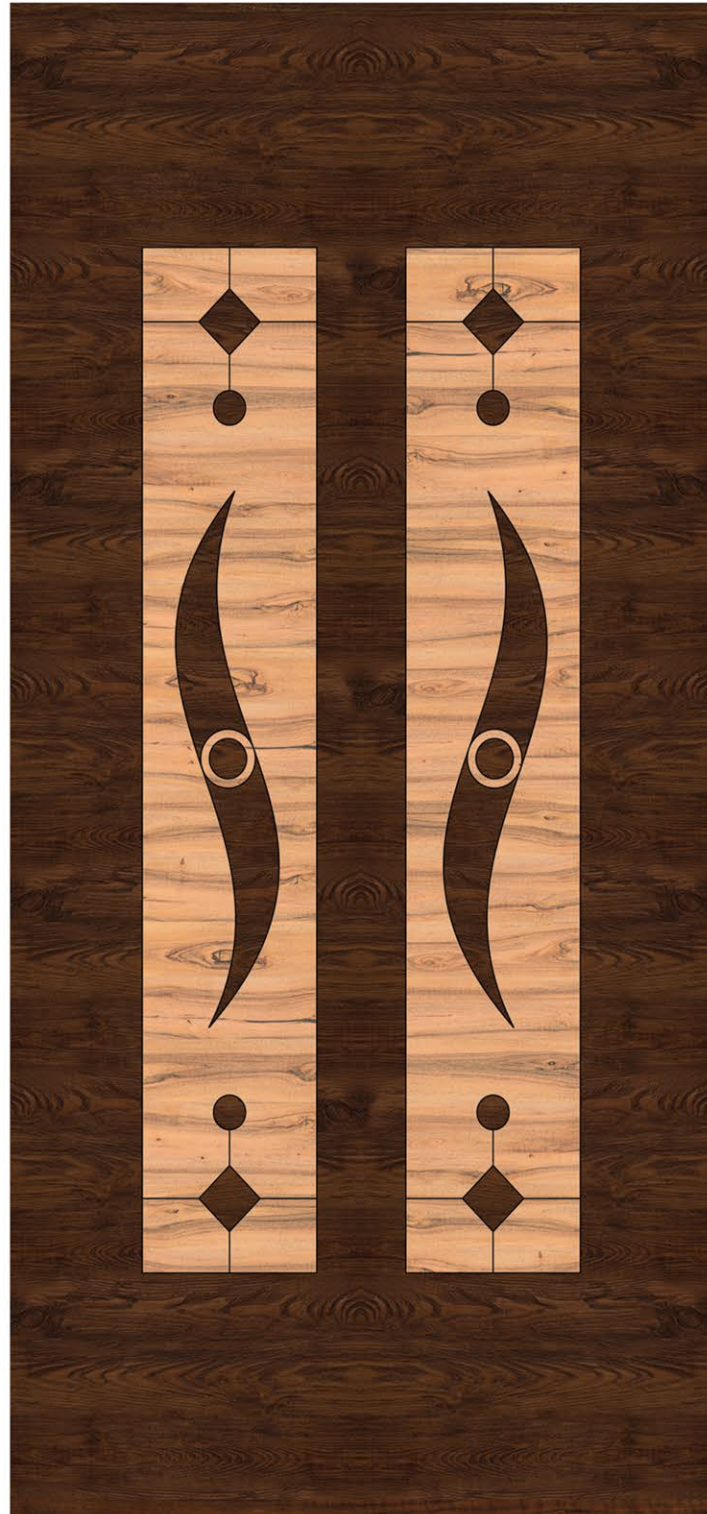

Digital Grooving

SIZE
8 x 4 FT

DG 44