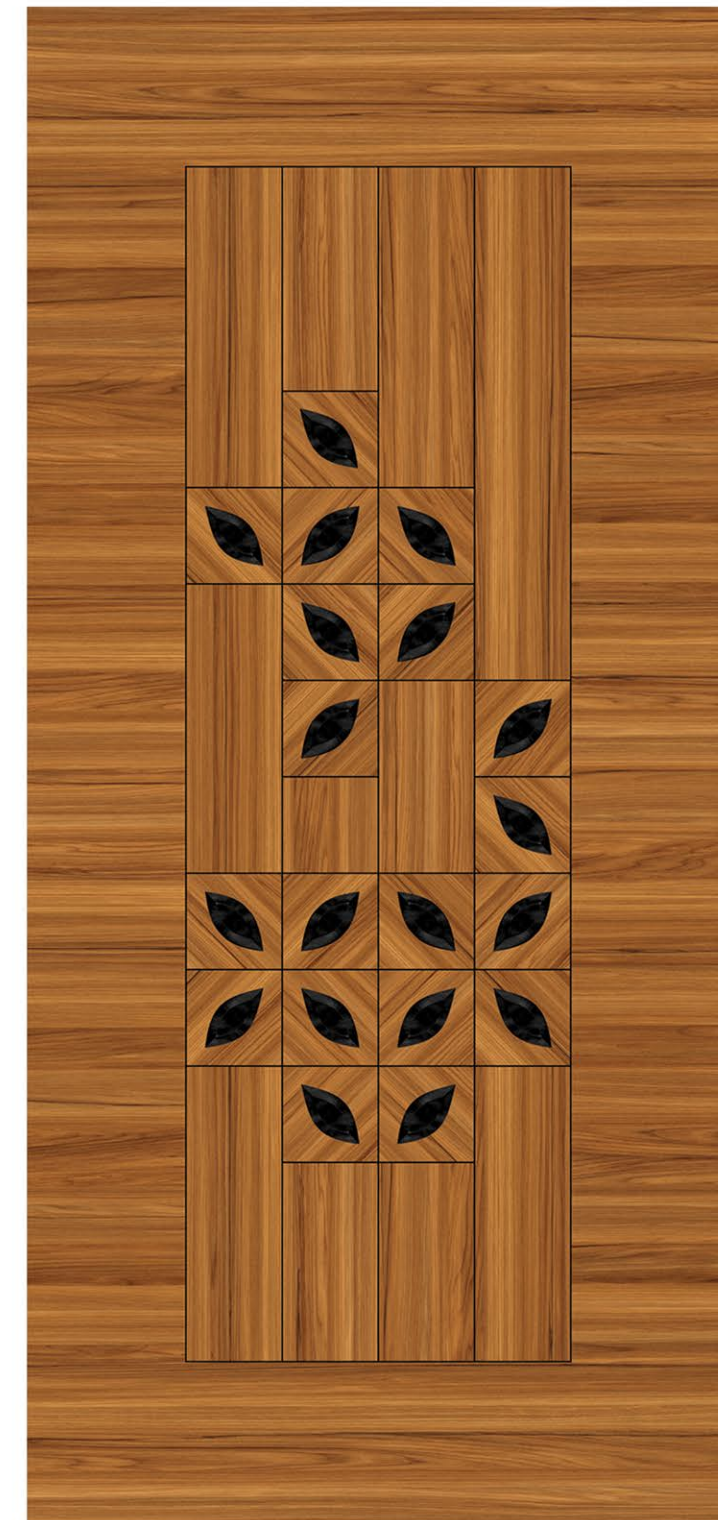

# Digital Grooving

SIZE  
7 x 3.25 FT

DG 57

GEOMETRY  
IN PERFECT BALANCE

SIZE  
7 x 3.25 FT

DG 58