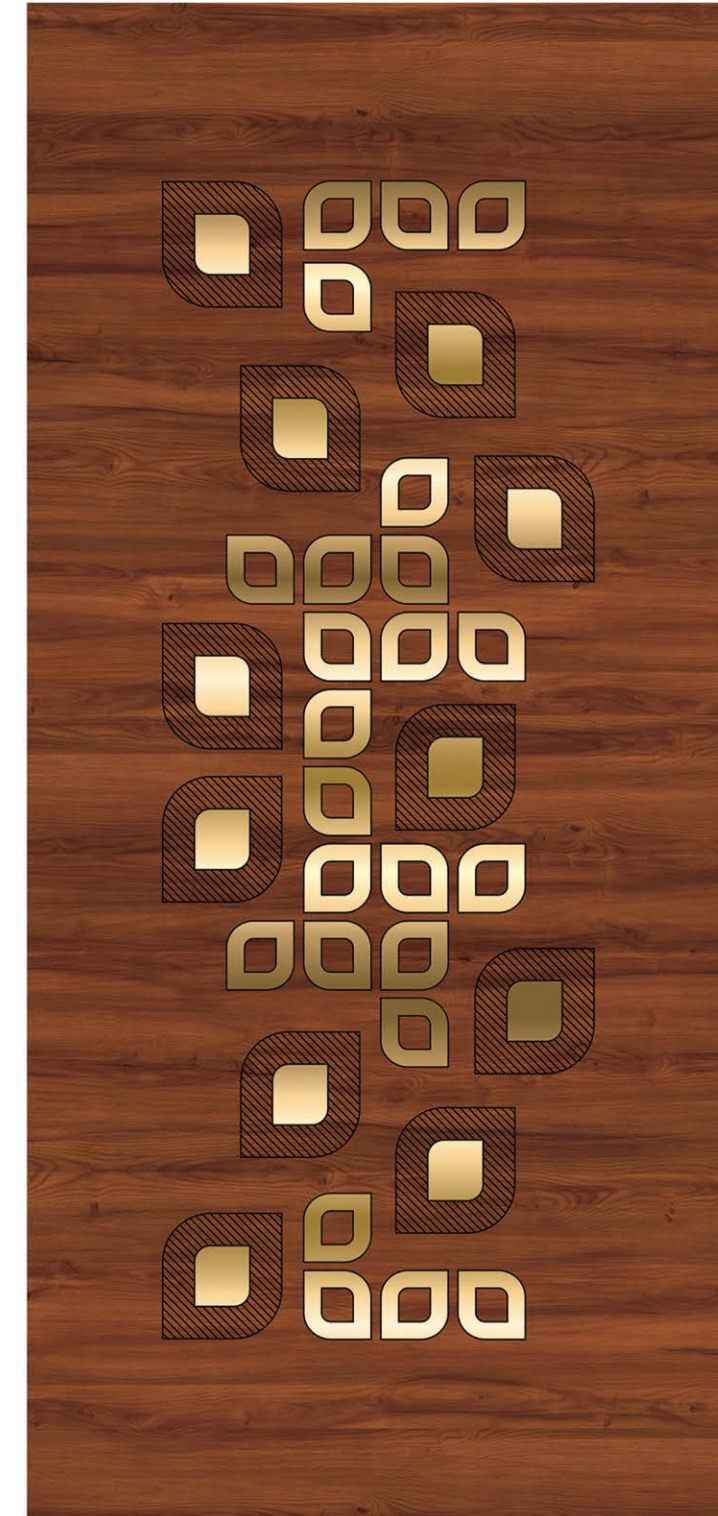

# Digital Grooving

SIZE  
7 x 3.25 FT

DG 55

STRUCTURED  
FOR MODERN SPACES

SIZE  
7 x 3.25 FT

DG 56

# Digital Grooving

SIZE  
7 x 3.25 FT

DG 57

GEOMETRY  
IN PERFECT BALANCE

SIZE  
7 x 3.25 FT

DG 58