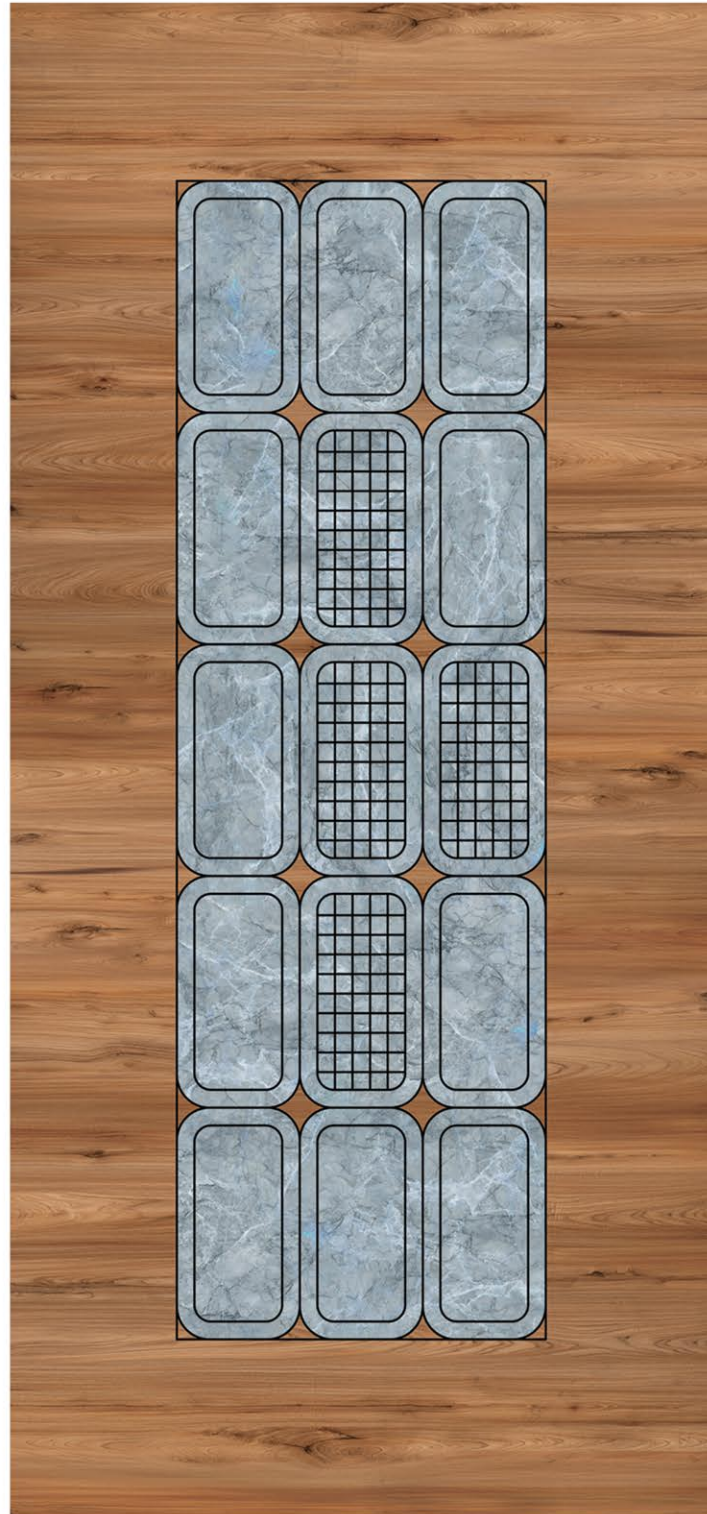

Digital Grooving

SIZE
7 x 3.25 FT

DG 48