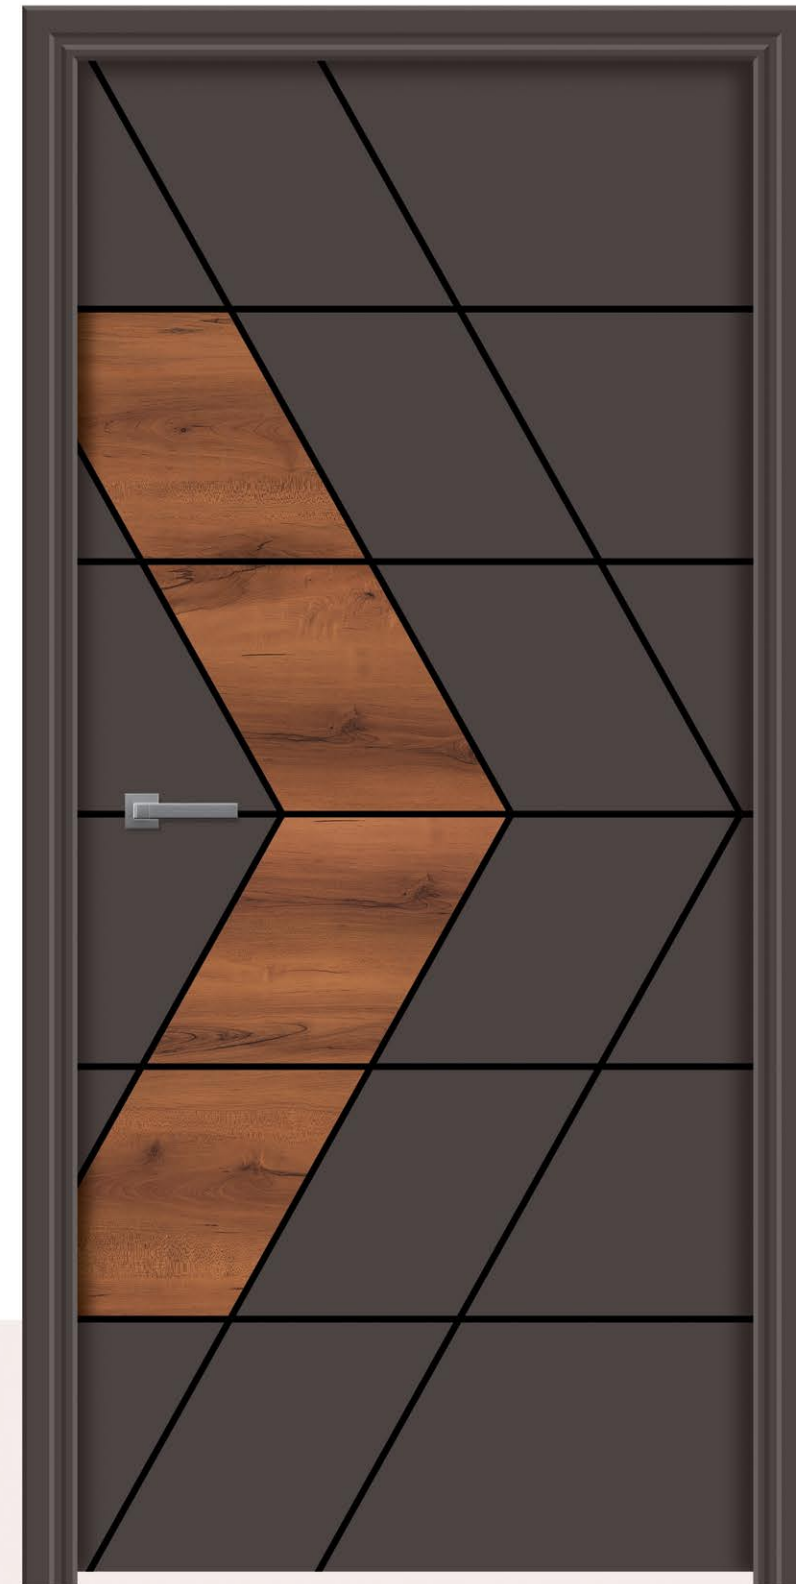

DCP 13

DESIGNER
CUT PASTE

SIZE
7 x 3.25 FT

947

DCP 19

PERFECTION IN
EVERY DESIGN

SIZE
7 x 3.25 FT

947 ■ 115