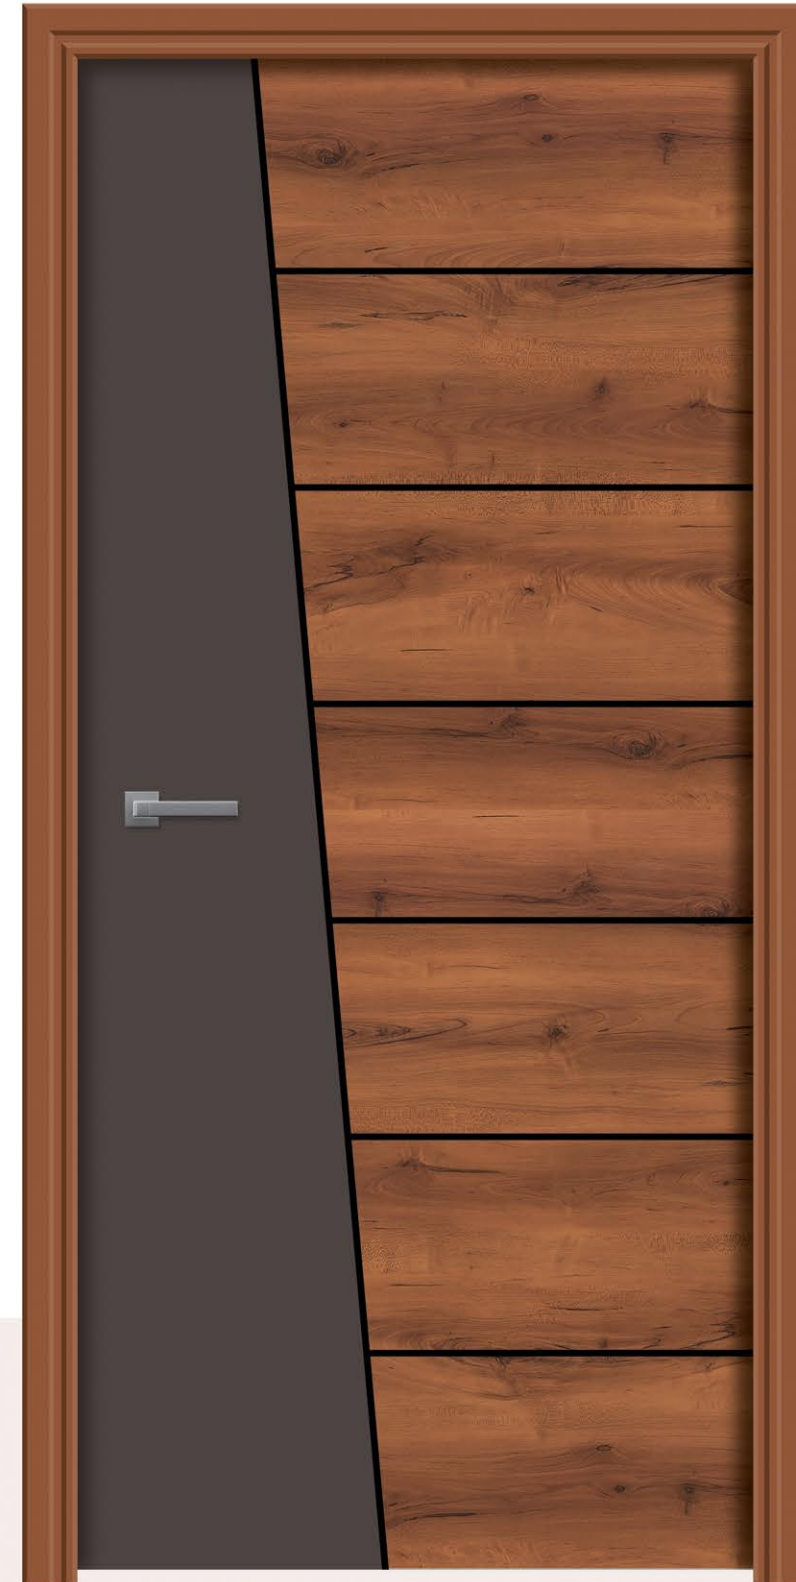

DCP 08

DESIGNER
CUT PASTE

SIZE
7 x 3.25 FT

954 ■ 546

DCP 06

CRAFTED BY NATURE,
PERFECTED BY DESIGN.

SIZE
7 x 3.25 FT

947 ■ 115