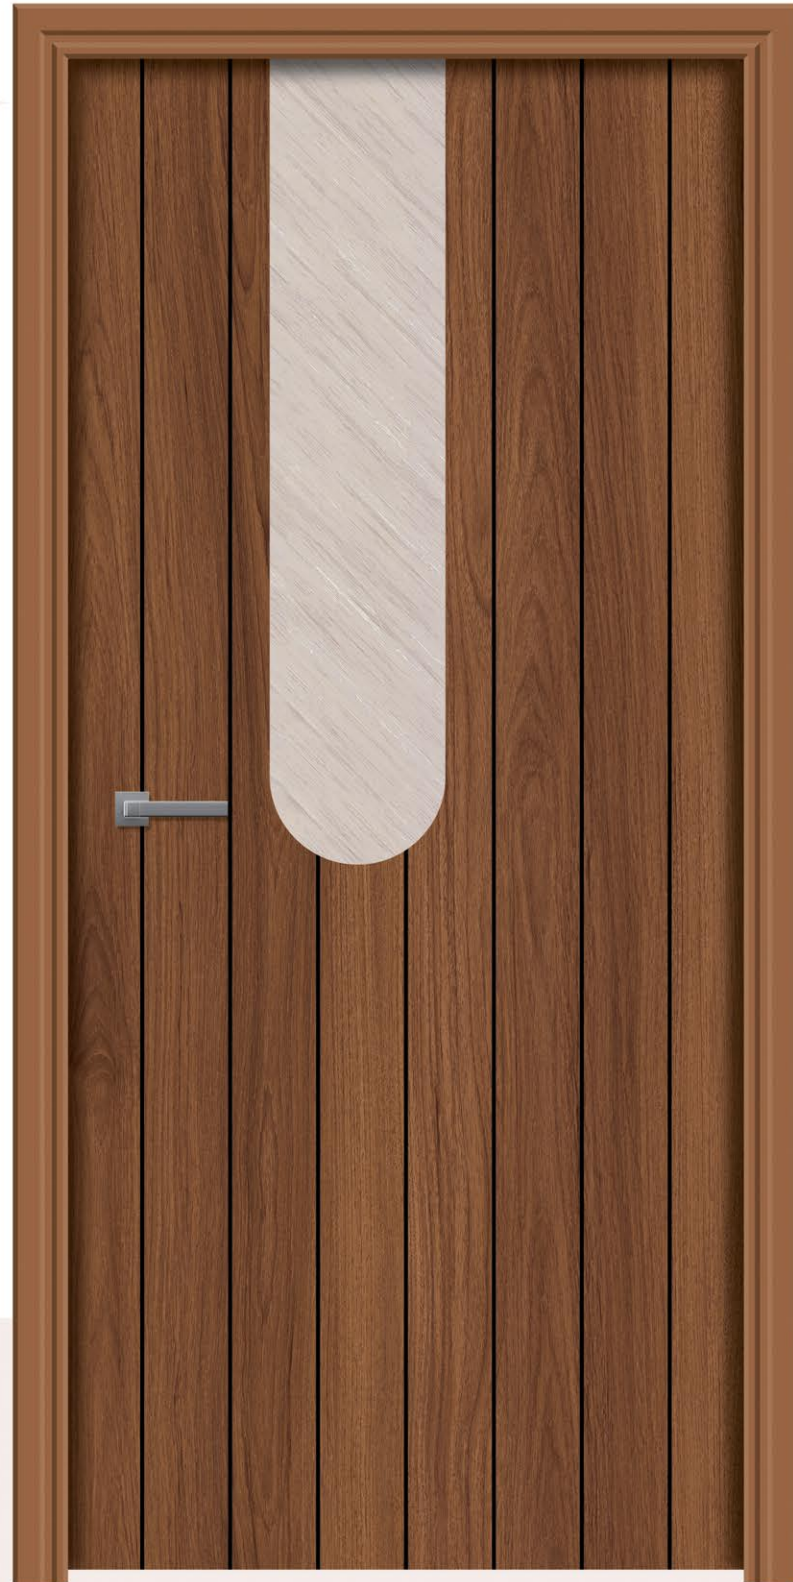

DESIGNER
CUT PASTE

SIZE
7 x 3.25 FT

301 ■ 579

DCP 25

DOORS THAT TELL
YOUR STORY.

SIZE
7 x 3.25 FT