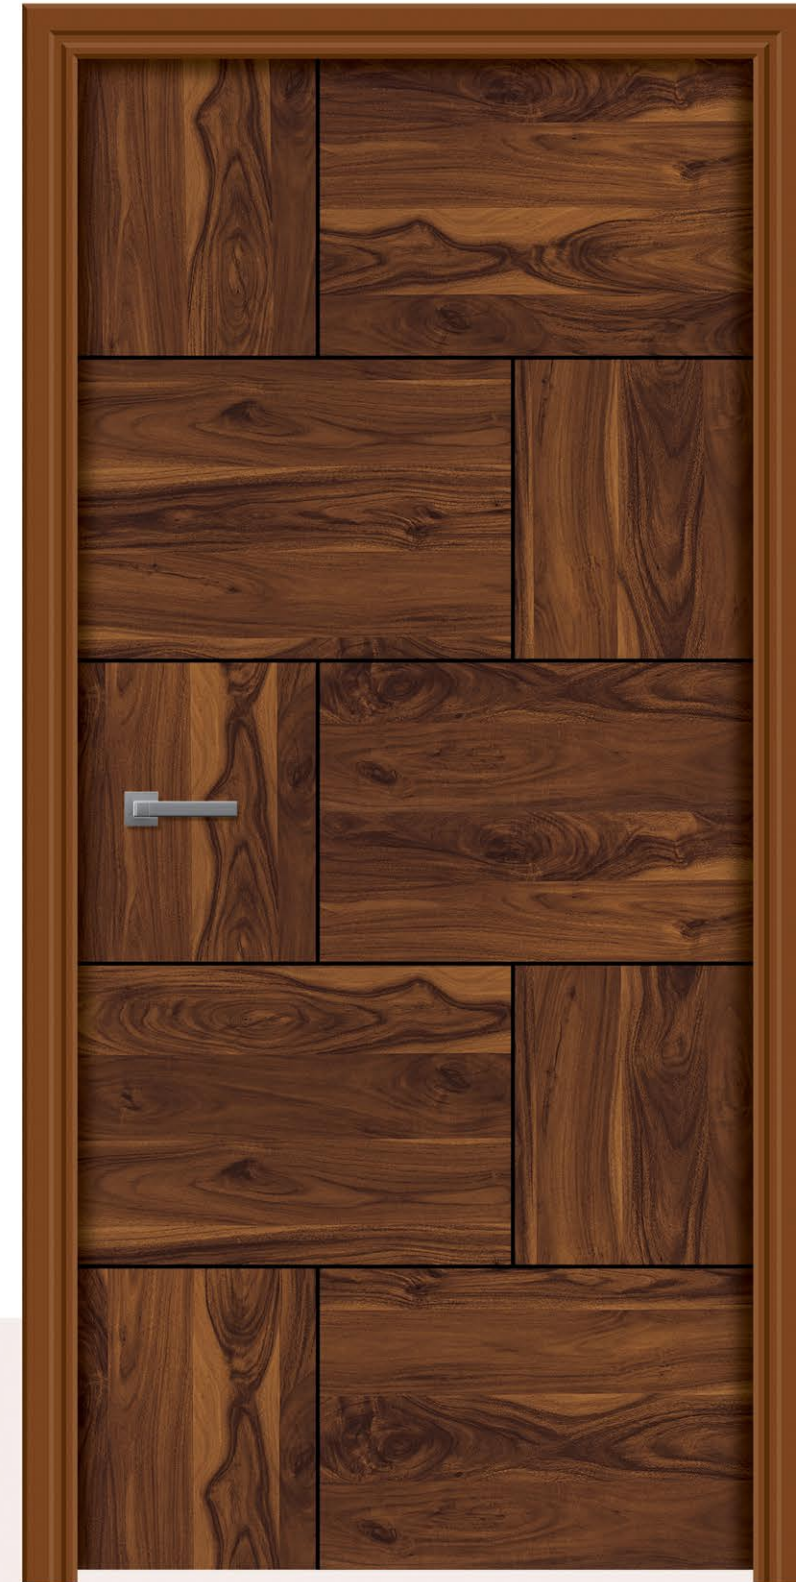

DCP 21

DESIGNER
CUT PASTE

SIZE
7 x 3.25 FT

302

DCP 30

CRAFTED FOR
MODERN LIVING.

SIZE
7 x 3.25 FT

979