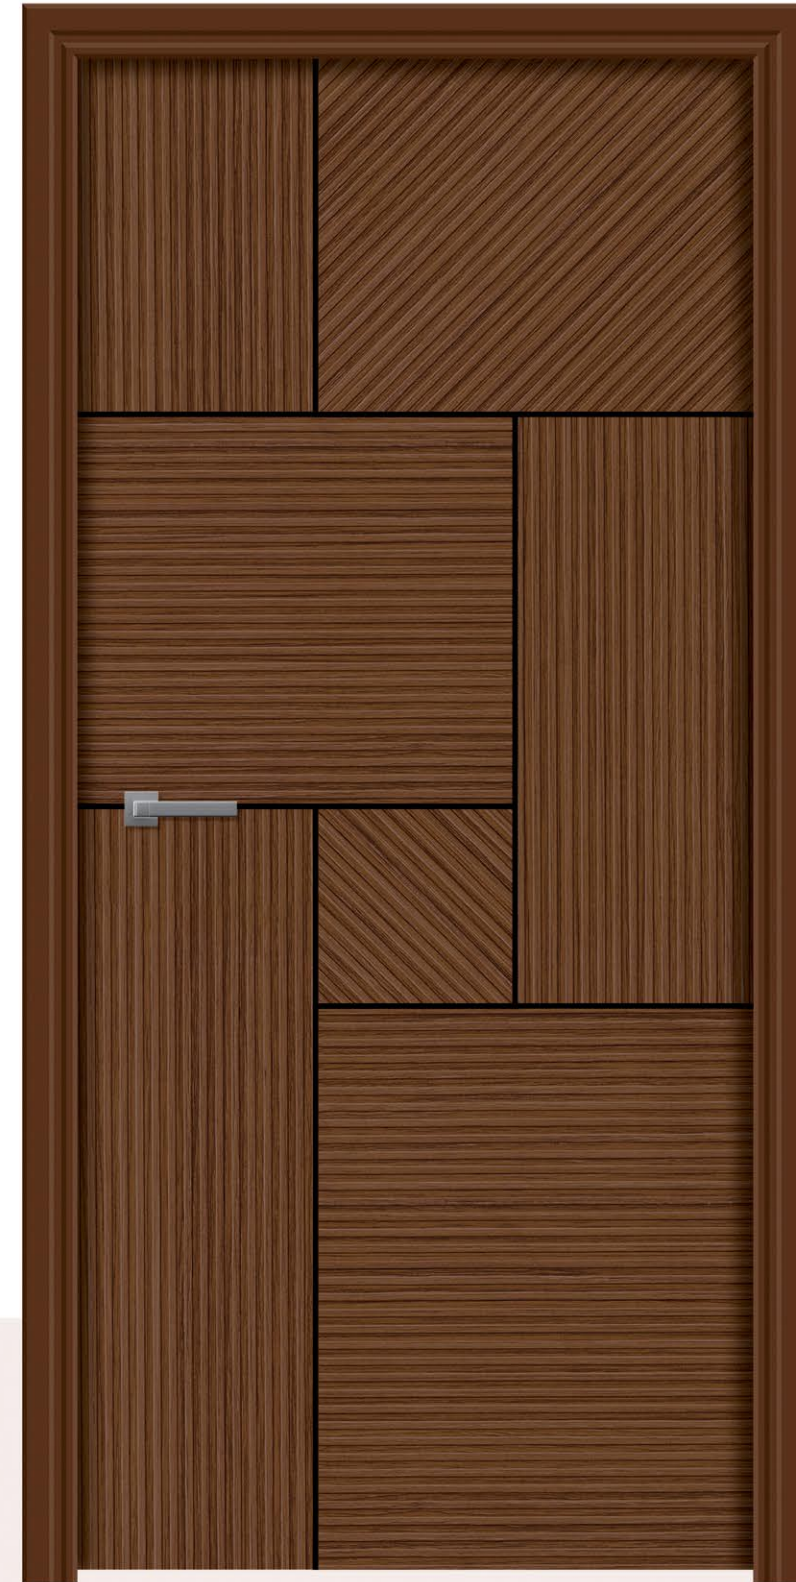

DCP 11

DESIGNER
CUT PASTE

SIZE
7 x 3.25 FT

■ 612 ■ 587

DCP 22

DESIGNED TO WELCOME,
BUILT TO IMPRESS

SIZE
7 x 3.25 FT

■ 612