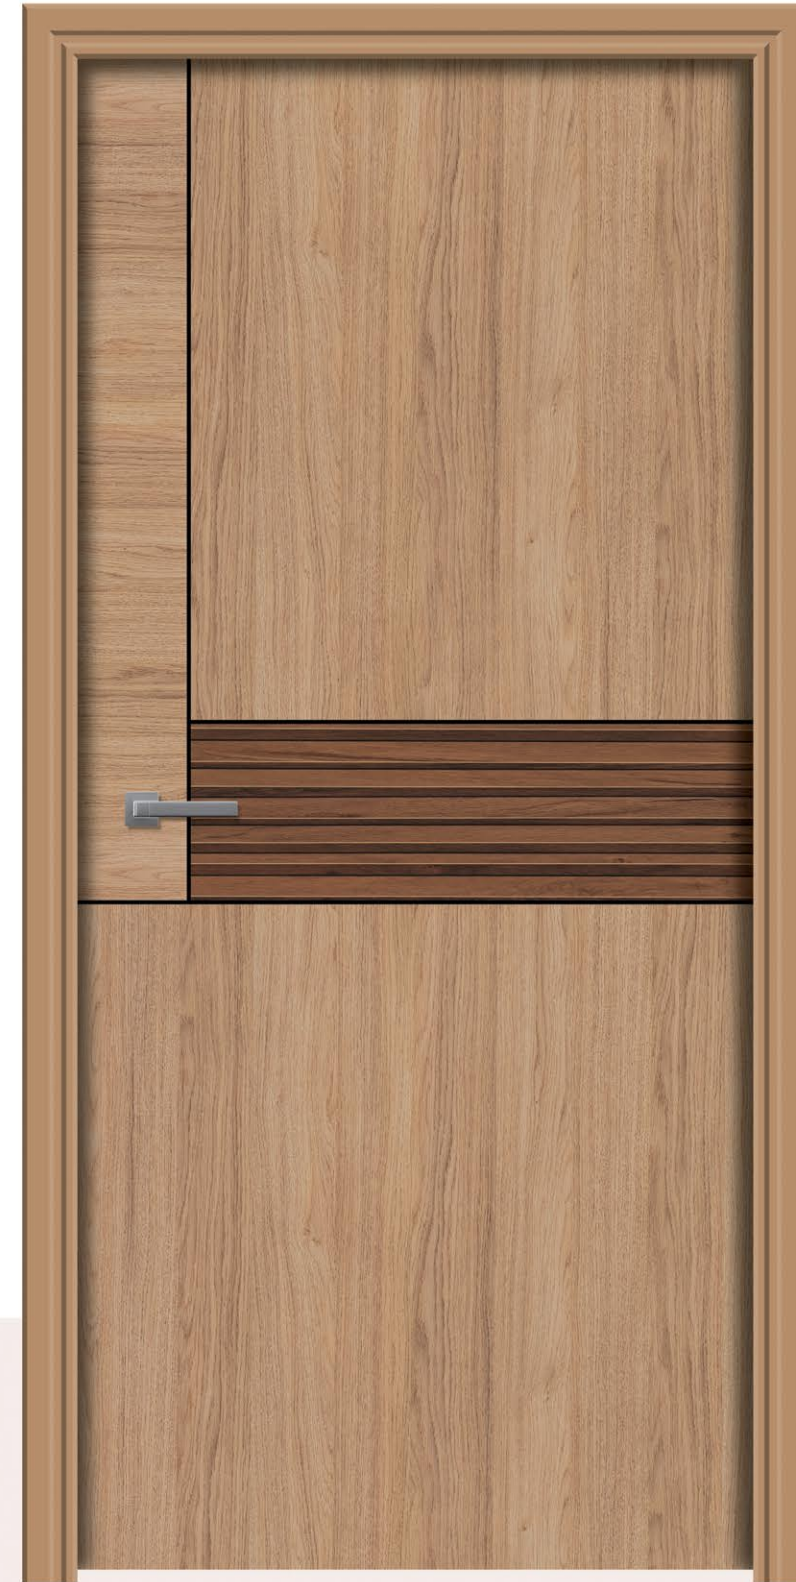

DCP 43

DESIGNER
CUT PASTE

SIZE
7 x 3.25 FT
8 x 4 FT

416 ■ 404

DCP 37

A NEW DIMENSION
OF DOOR DESIGN.

SIZE
7 x 3.25 FT

416 ■ 405