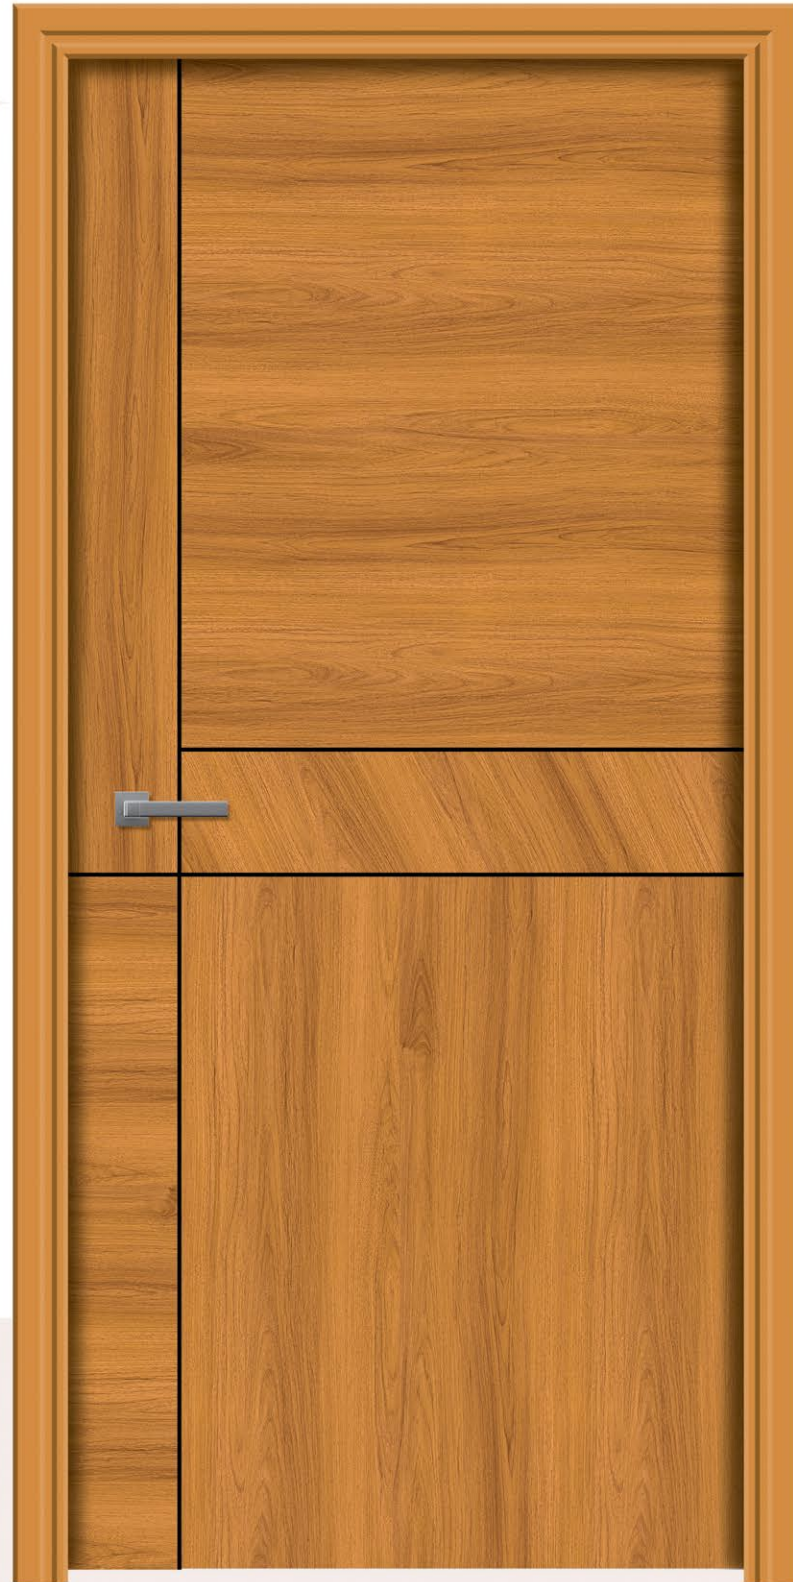

DCP 21

DESIGNER
CUT PASTE

SIZE
7 x 3.25 FT

302

DCP 30

CRAFTED FOR
MODERN LIVING.

SIZE
7 x 3.25 FT

979