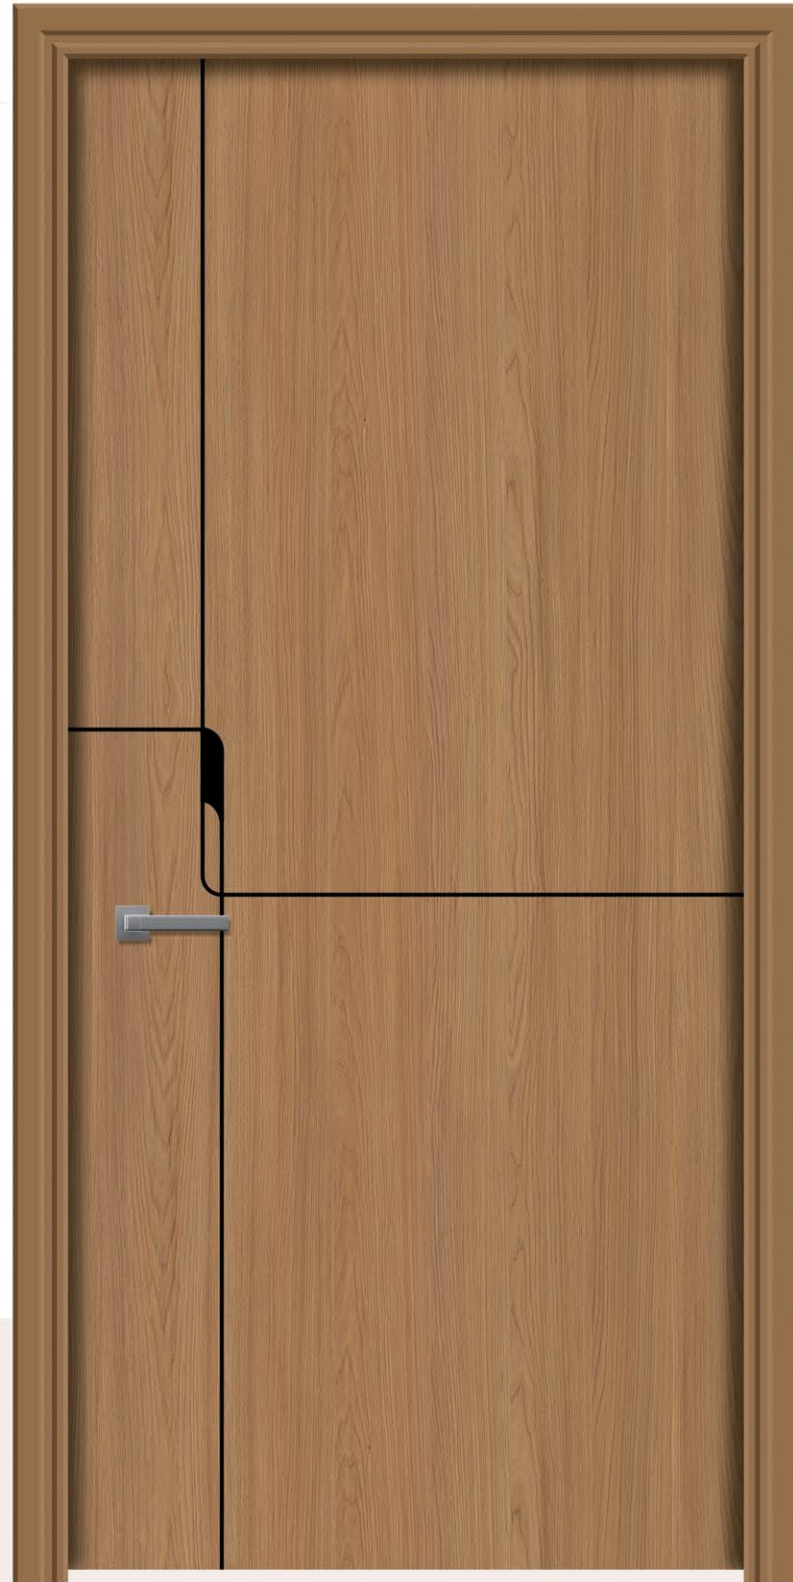

DESIGNER
CUT PASTE

SIZE
7 x 3.25 FT

408

DCP 44

WHERE MINIMALISM
MEETS STYLE.

SIZE
7 x 3.25 FT