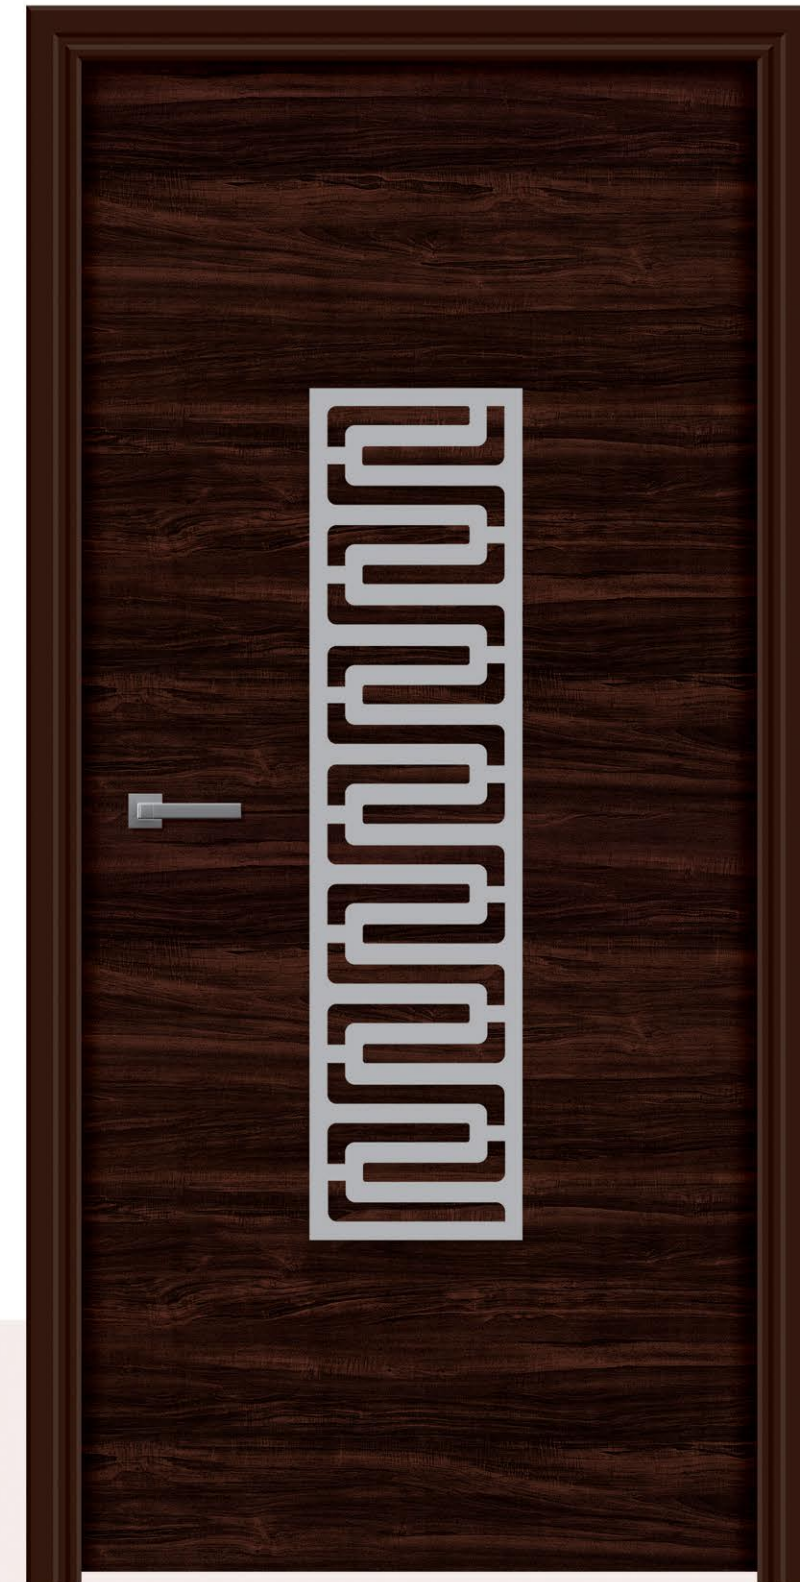

Introduction

DESIGNER
CARVING
METAL

03

Index

DESIGNER
CUT
PASTE

09

DESIGNER CARVING METAL

A finely crafted metal door featuring artistic carved patterns that add character and strength. It blends durable protection with detailed design to create a bold and elegant entrance.