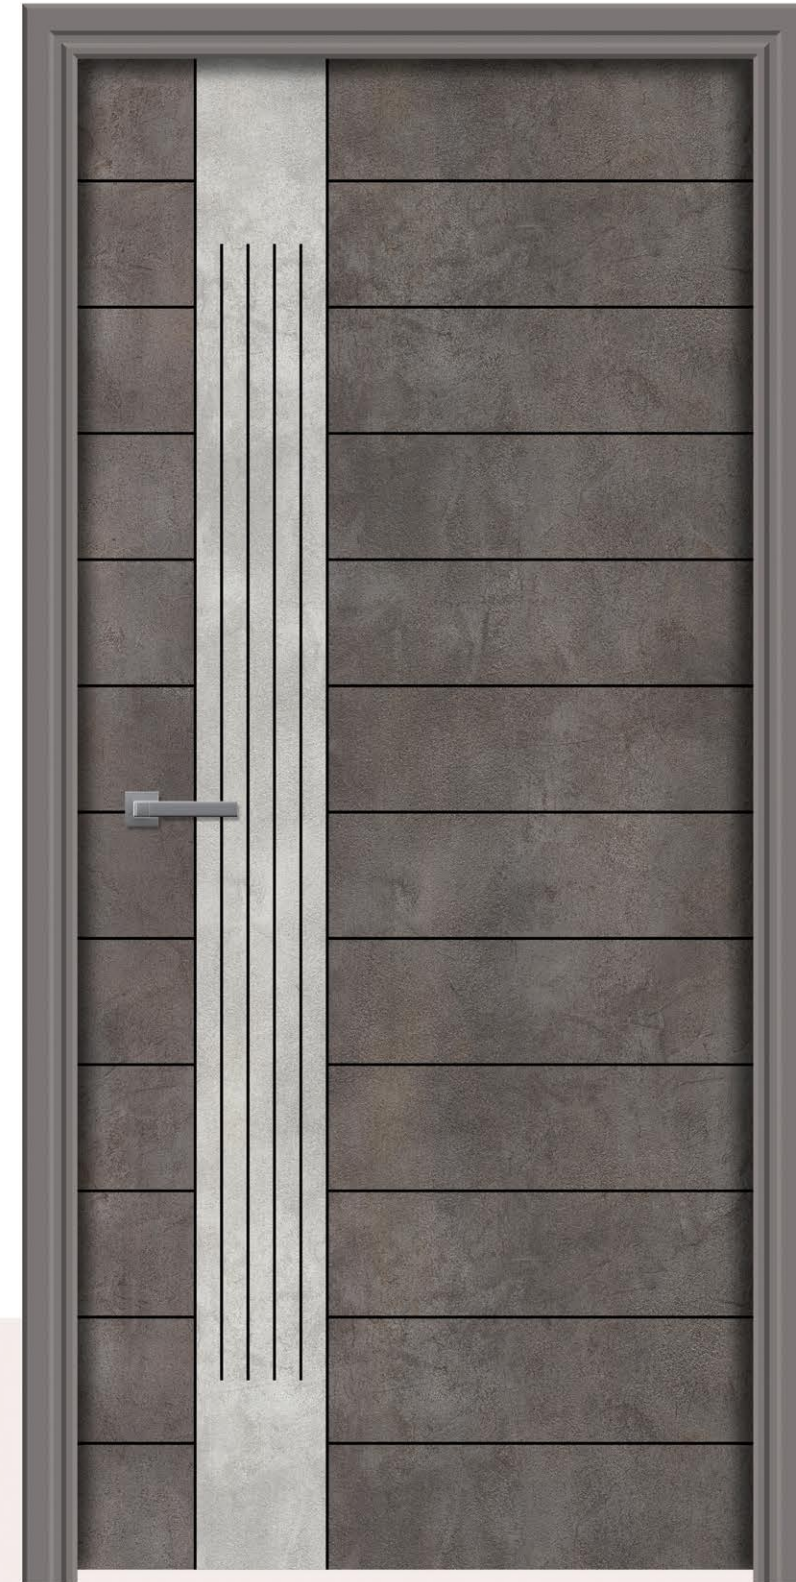

DCP 42

DESIGNER
CUT PASTE

SIZE
7 x 3.25 FT

408 ■ 393

DCP 35

EVERY DOOR IS
A MASTERPIECE.

SIZE
7 x 3.25 FT

429 ■ 430