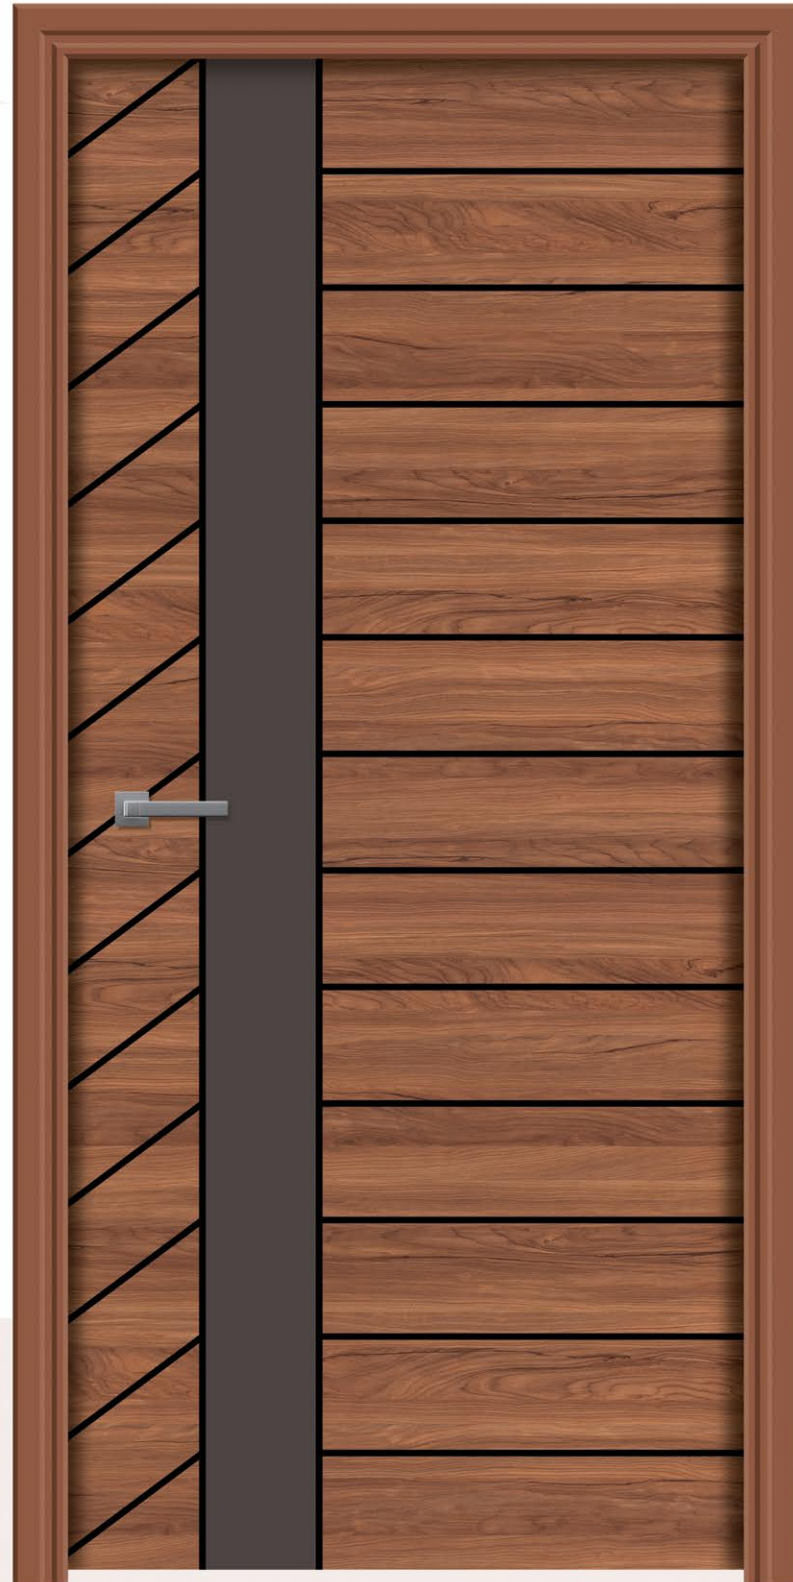

DESIGNER
CUT PASTE

SIZE
7 x 3.25 FT

■ 353 ■ 115

DCP 14