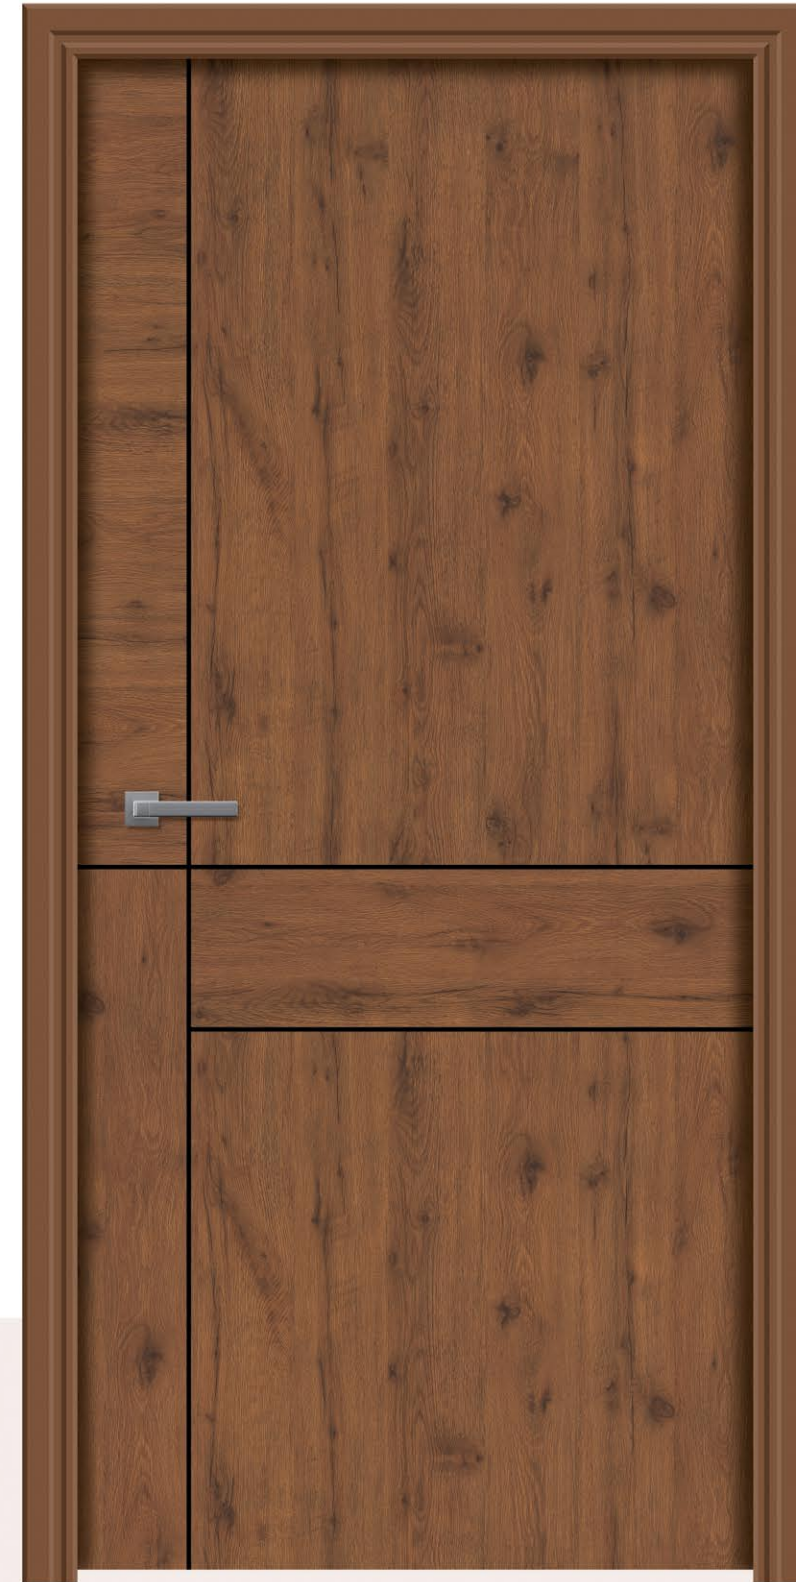

ONE PLUS
PREMIUM DOORSKIN

DESIGNER
CUT PASTE

SIZE
7 x 3.25 FT
8 x 4 FT

302

DCP 39

DOOR MAGIC
FOR MODERN SPACES.

SIZE
7 x 3.25 FT

403