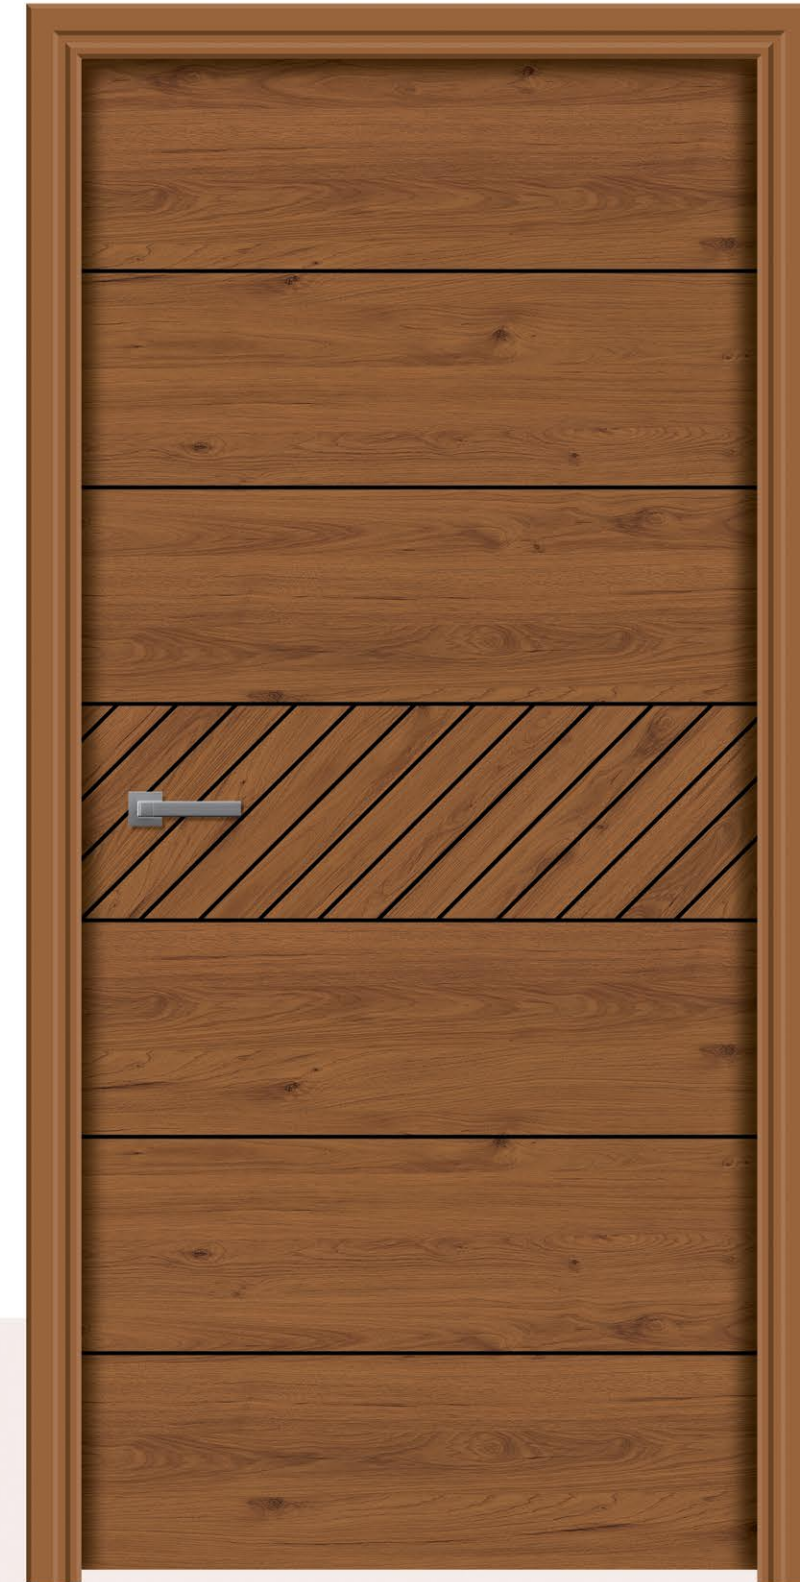

DCP 45

DESIGNER
CUT PASTE

SIZE
7 x 3.25 FT
8 x 4 FT

■ 612 ■ 588

DCP 23

OPENING DOORS
TO ELEGANCE.

SIZE
7 x 3.25 FT
8 x 4 FT

■ 587