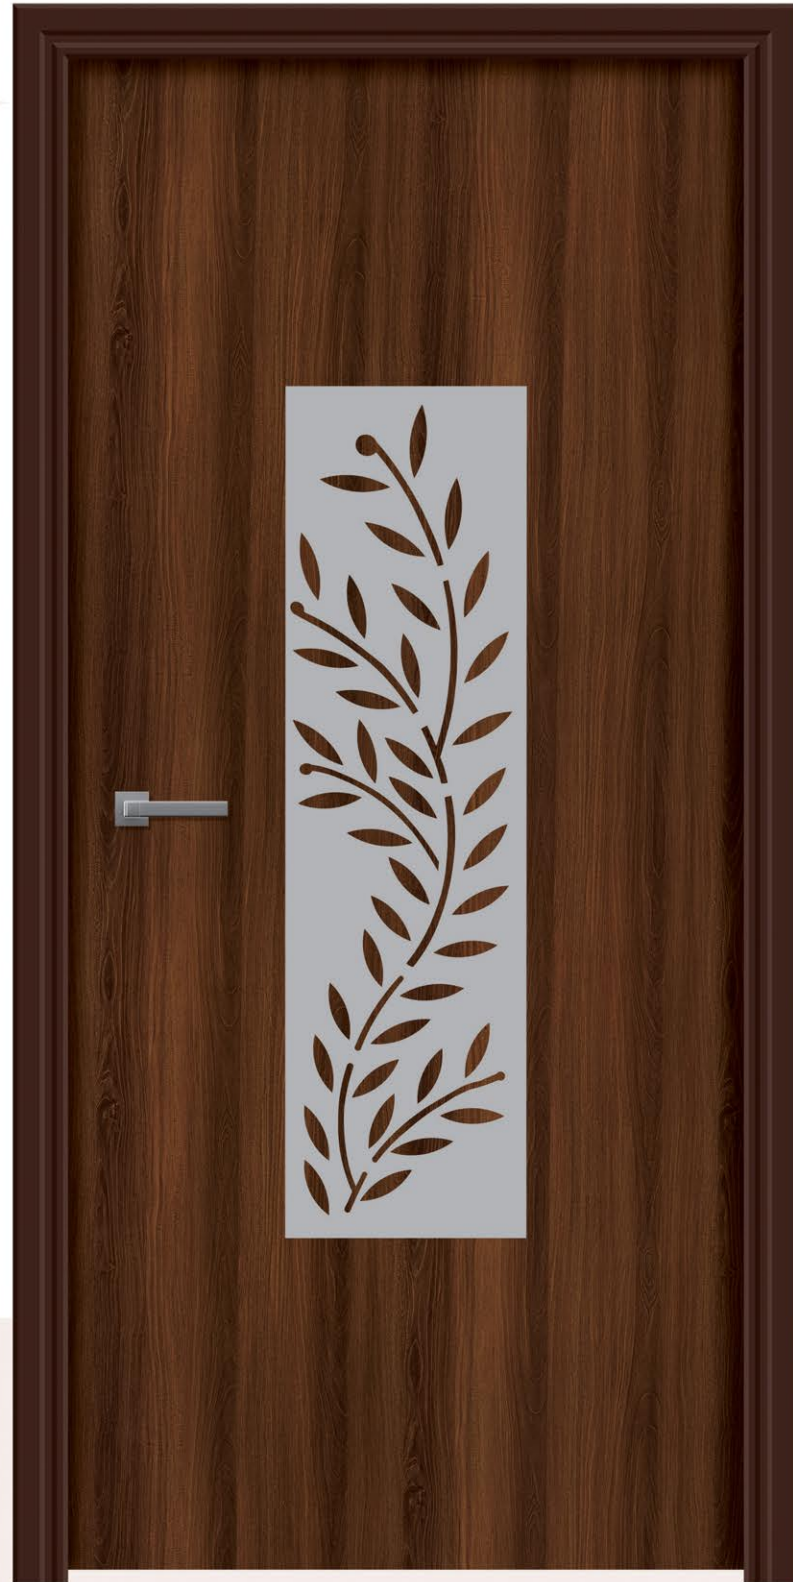

SIZE
7 x 3.25 FT

■ 229

DCM 02

DESIGNER
CARVING METAL

SIZE
7 x 3.25 FT

■ 949

DCM 04

REFINED DESIGNS
FOR REFINED TASTES.