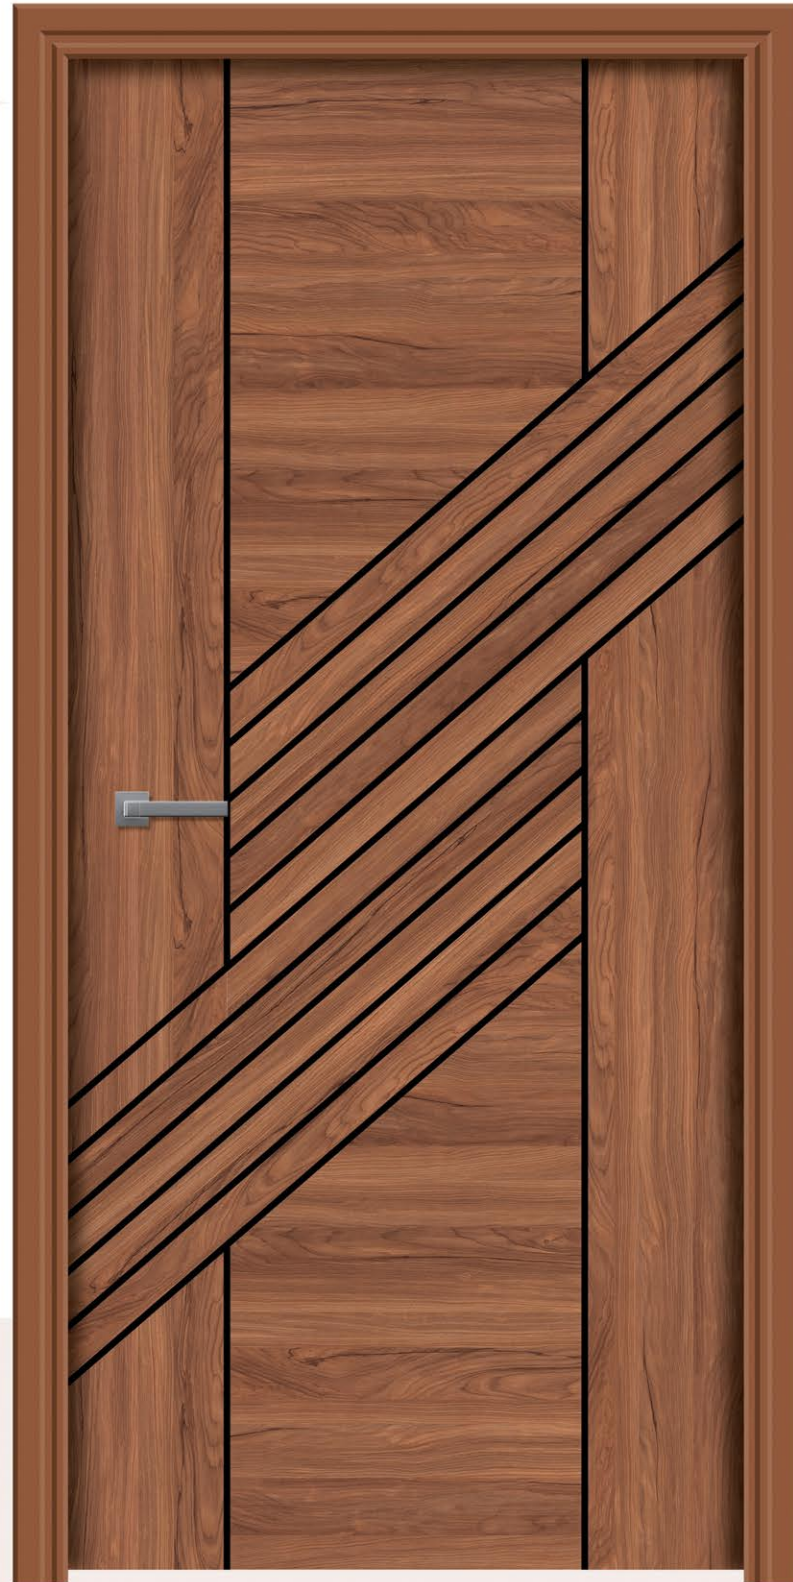

DESIGNER
CUT PASTE

SIZE
7 x 3.25 FT
8 x 4 FT

■ 353

DCP 12

STYLE THAT MAKES
AN ENTRANCE.

SIZE
7 x 3.25 FT
8 x 4 FT