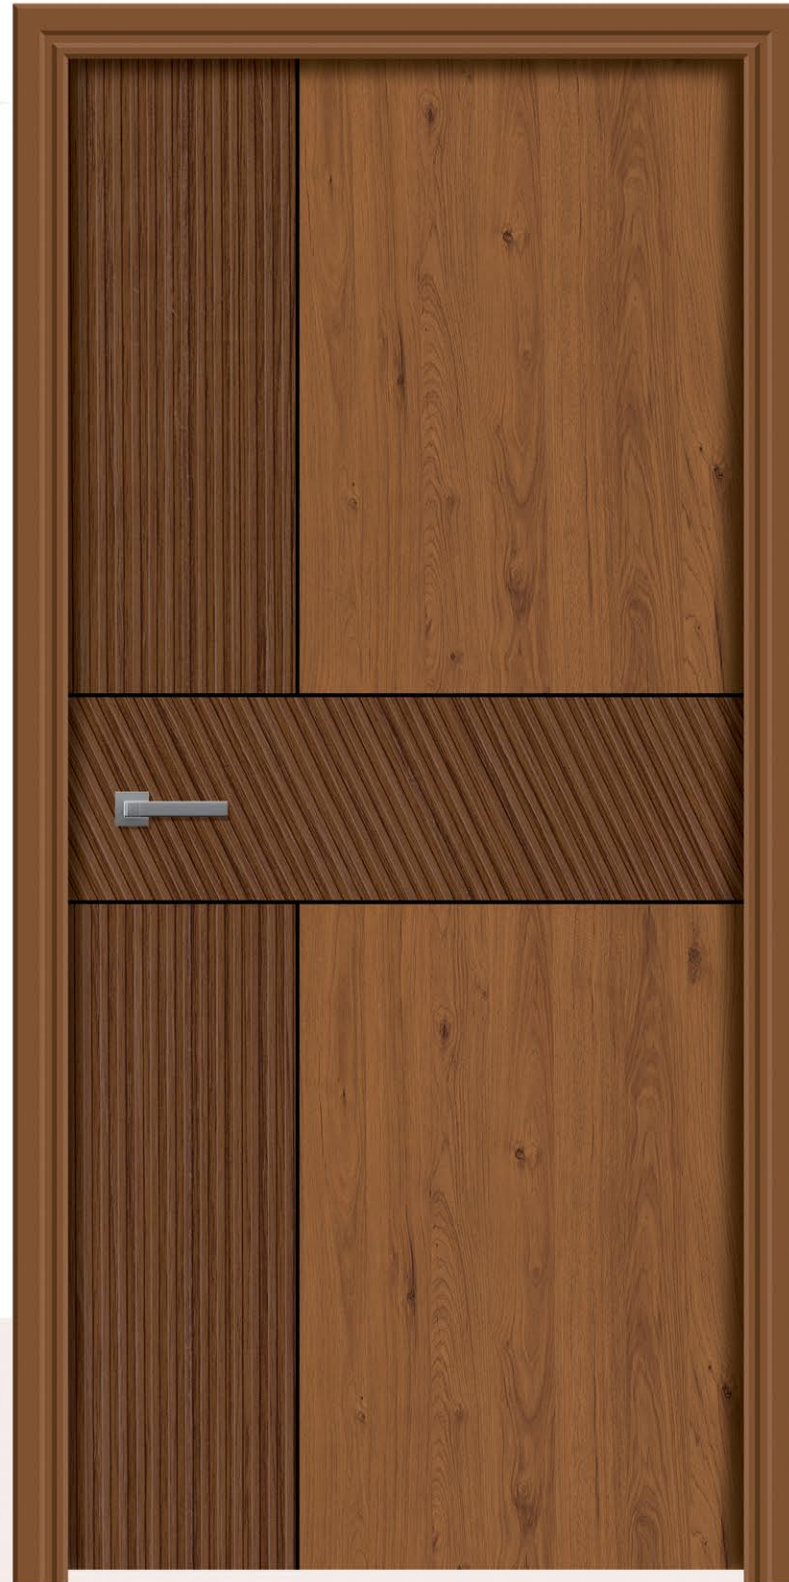

DESIGNER
CUT PASTE

SIZE
7 x 3.25 FT

■ 612 ■ 587

DCP 22

DESIGNED TO WELCOME,
BUILT TO IMPRESS

SIZE
7 x 3.25 FT