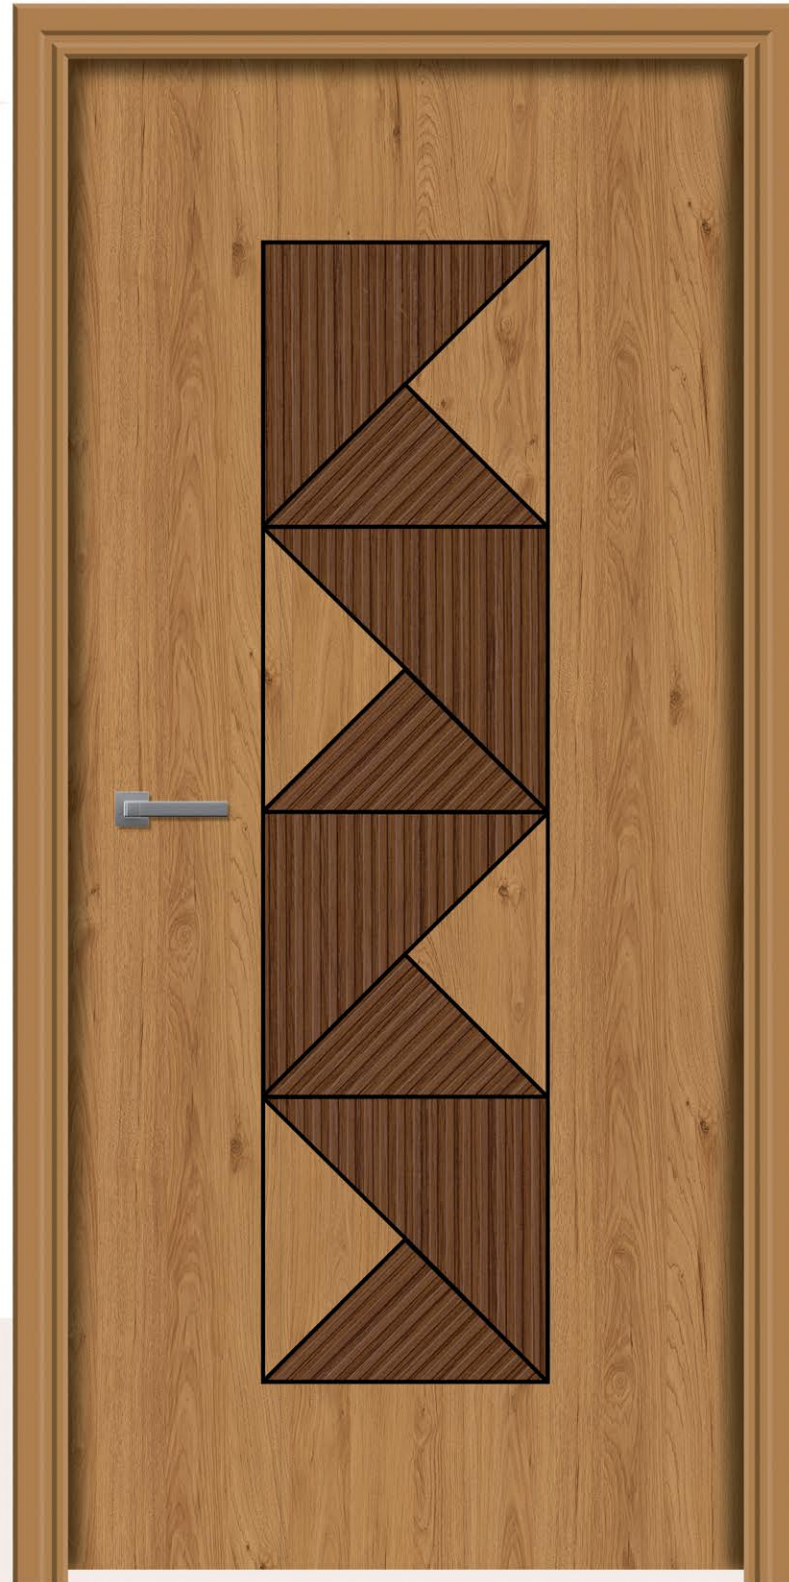

DESIGNER
CUT PASTE

SIZE
7 x 3.25 FT
8 x 4 FT

■ 612 ■ 588

DCP 23

OPENING DOORS
TO ELEGANCE.

SIZE
7 x 3.25 FT
8 x 4 FT