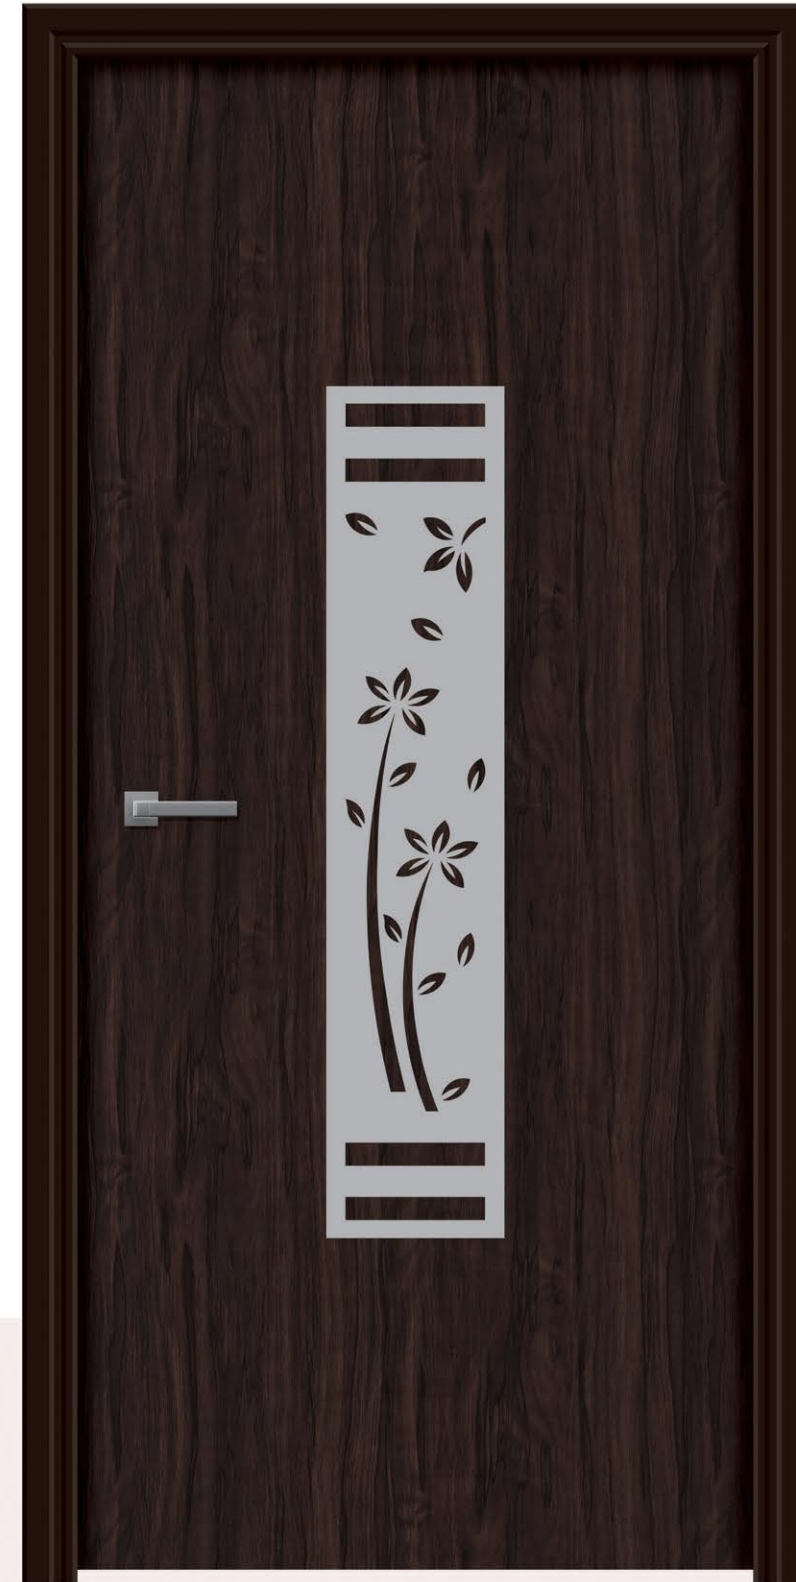

DESIGNER
CARVING METAL

SIZE
7 x 3.25 FT

■ 949

REFINED DESIGNS
FOR REFINED TASTES.

SIZE
7 x 3.25 FT

■ 352

DCM 03