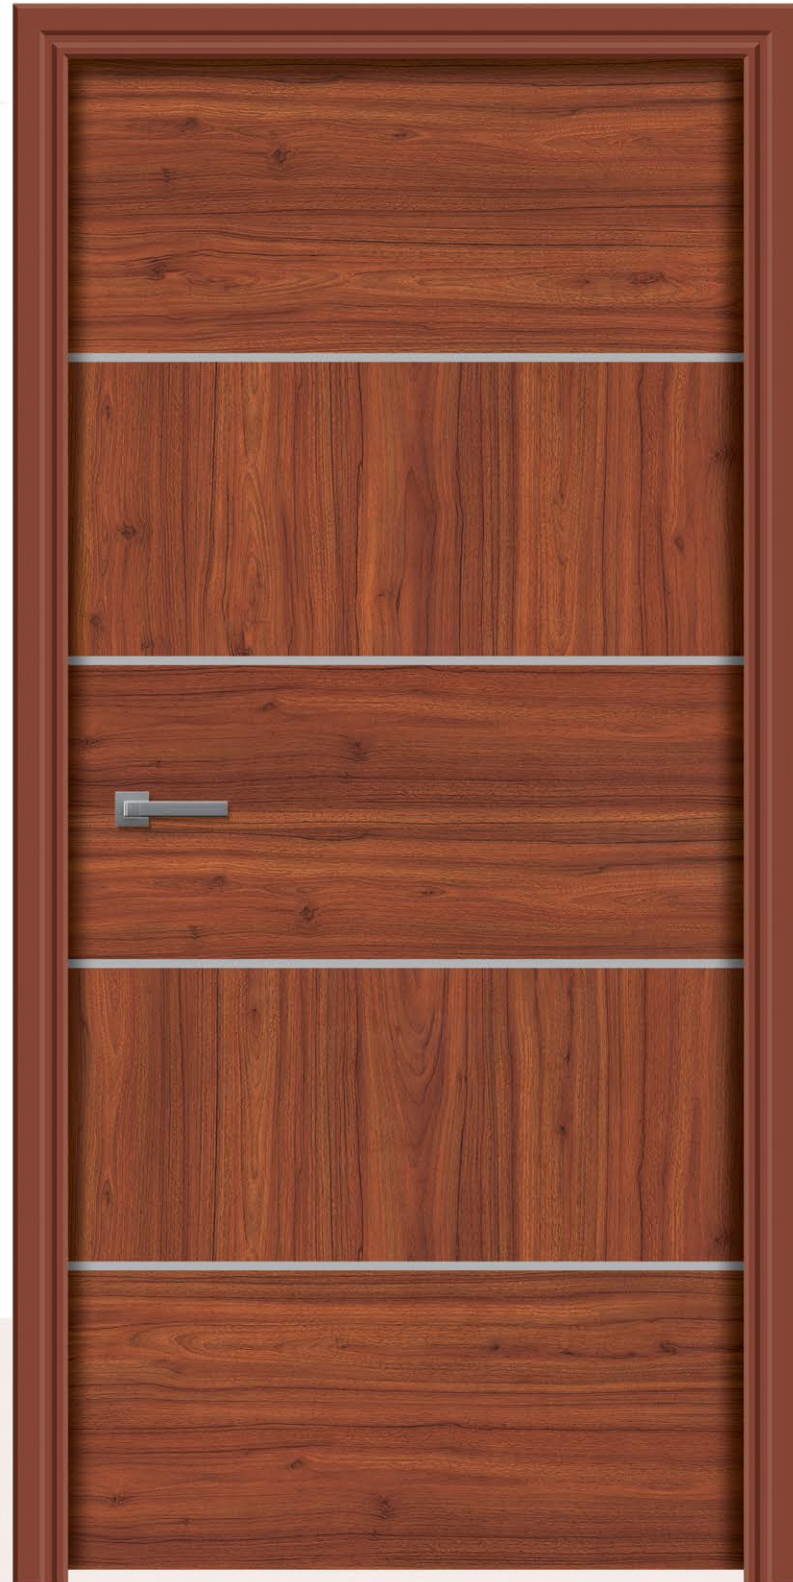

DESIGNER
CUT PASTE

SIZE
7 x 3.25 FT

■ 934

DCP 20

ELEGANCE BEGINS
AT ENTRY

SIZE
7 x 3.25 FT