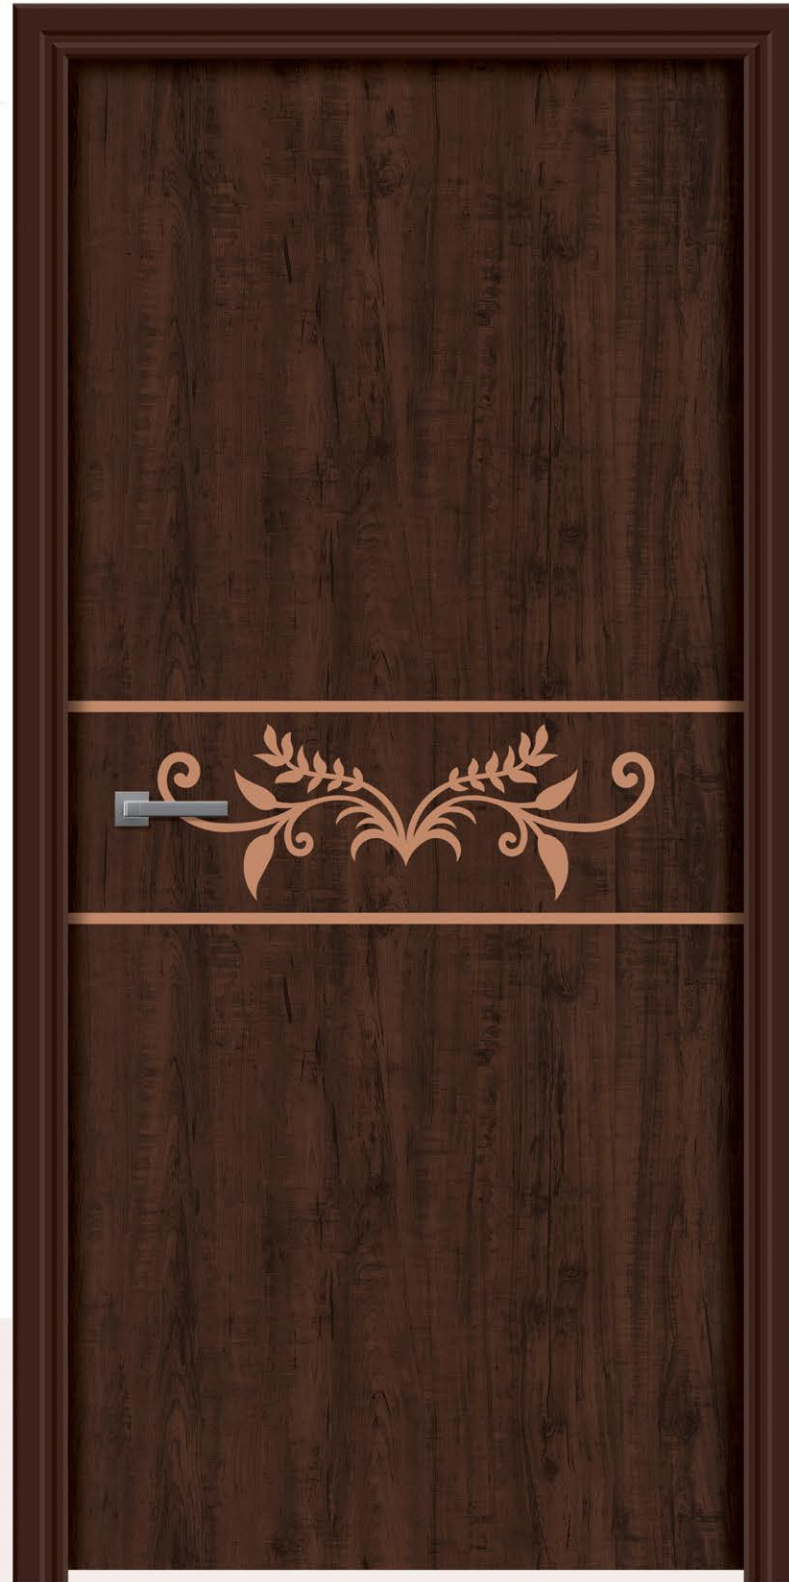

SIZE
7 x 3.25 FT

■ 229

DCM 05

DESIGNER
CARVING METAL

SIZE
7 x 3.25 FT

■ 504

DCM 01

SOFT FINISH.
STRONG IMPRESSION.