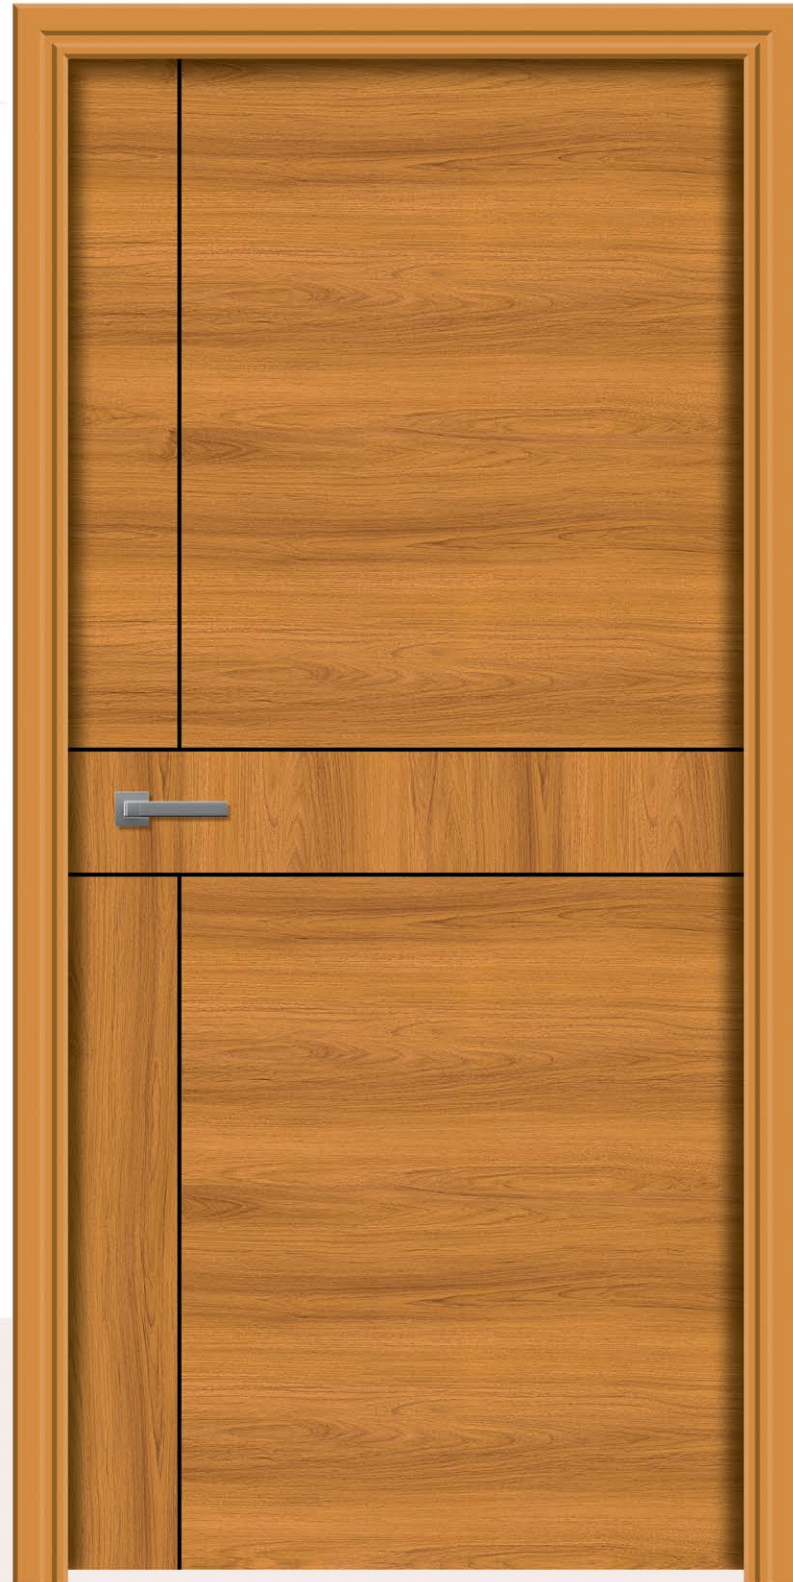

DESIGNER
CUT PASTE

SIZE
7 x 3.25 FT
8 x 4 FT

302

DCP 39

DOOR MAGIC
FOR MODERN SPACES.

SIZE
7 x 3.25 FT