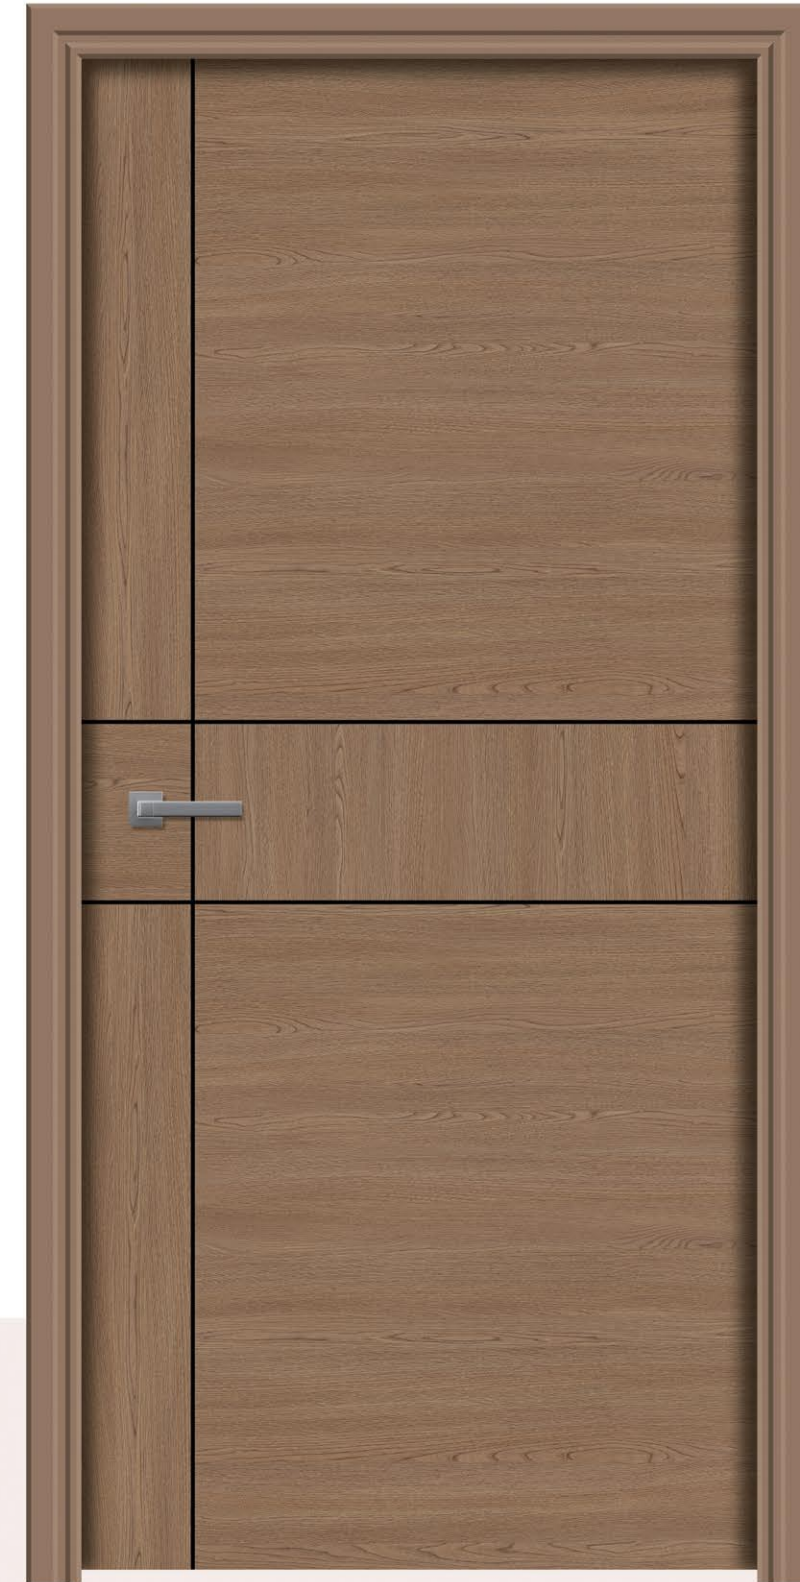

DCP 41

DESIGNER
CUT PASTE

SIZE
7 x 3.25 FT

DCP 36

■ 421 ■ 422

SUBTLE TEXTURES,
BOLD STATEMENTS.

SIZE
7 x 3.25 FT

DCP 40