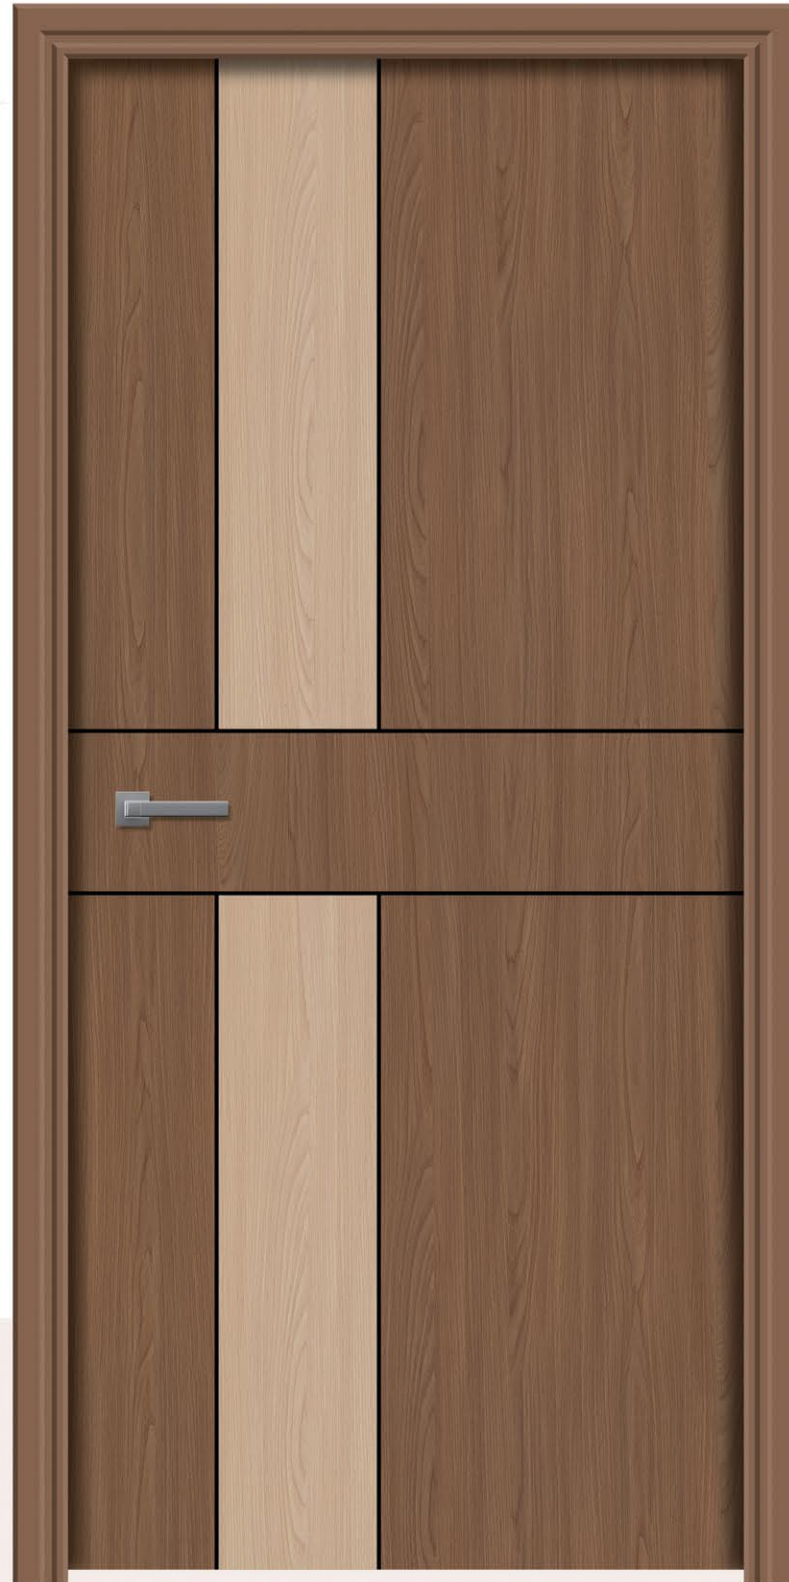

DESIGNER
CUT PASTE

SIZE
7 x 3.25 FT

DCP 36

■ 421 ■ 422

SUBTLE TEXTURES,
BOLD STATEMENTS.

SIZE
7 x 3.25 FT