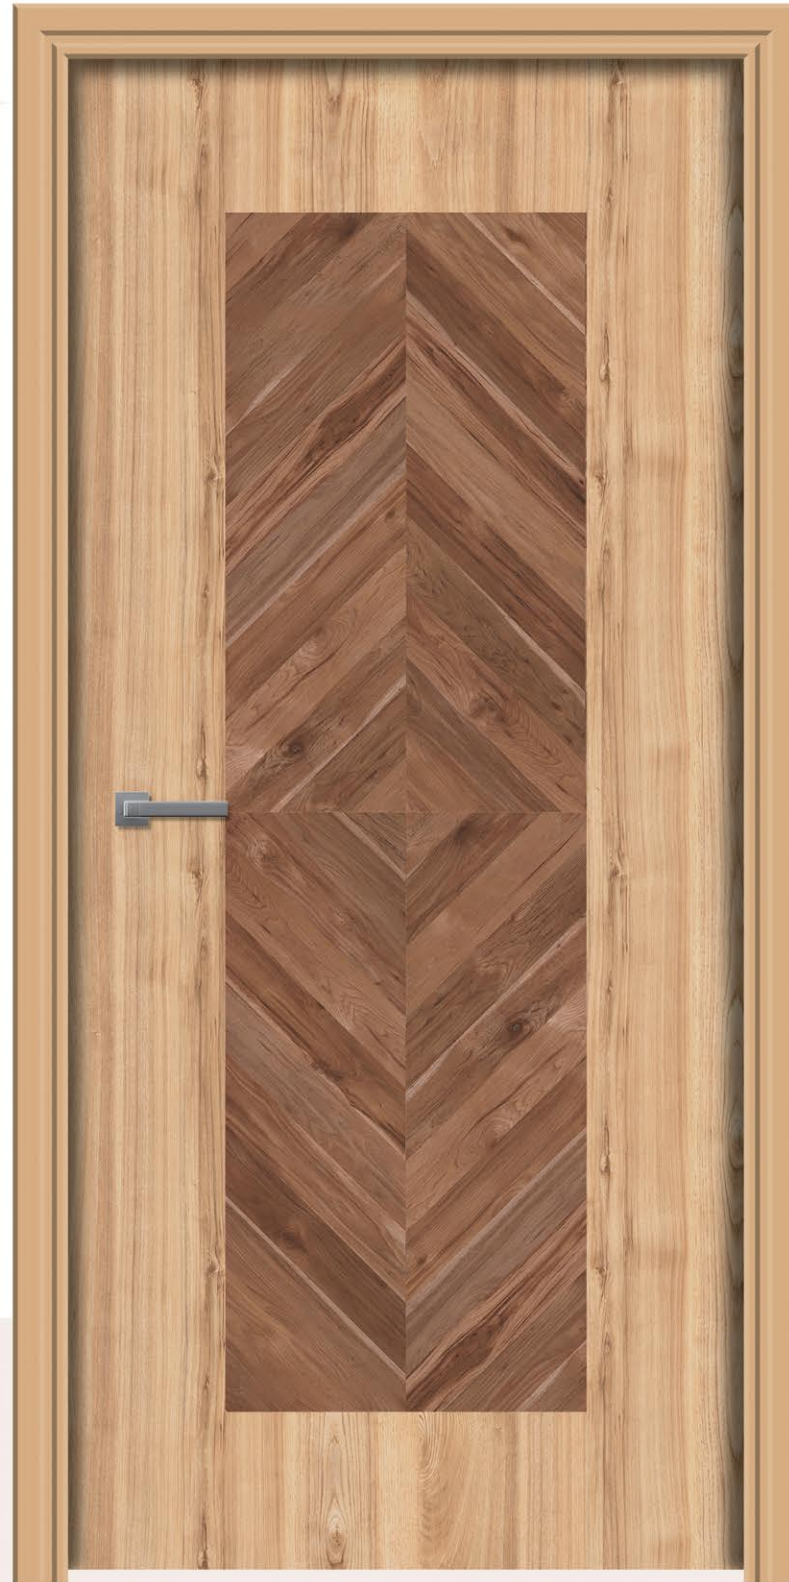

DESIGNER
CUT PASTE

SIZE
7 x 3.25 FT

954 ■ 546

DCP 06

CRAFTED BY NATURE,
PERFECTED BY DESIGN.

SIZE
7 x 3.25 FT