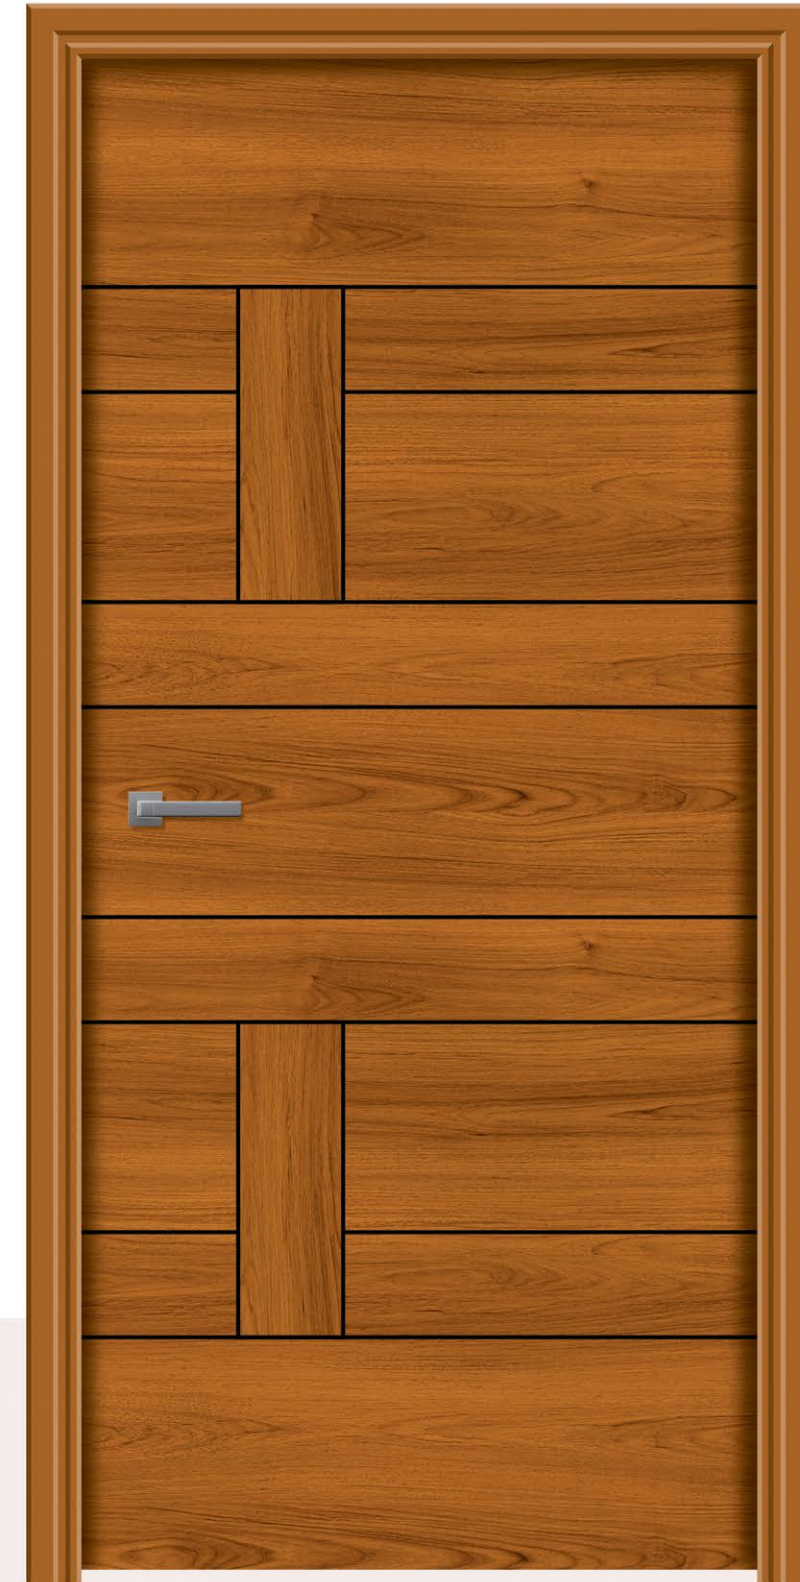

DCP 31

DESIGNER
CUT PASTE

SIZE
7 x 3.25 FT

■ 582

DCP 32

SMOOTH TO THE TOUCH,
POWERFUL TO THE EYE.

SIZE
7 x 3.25 FT

■ 582