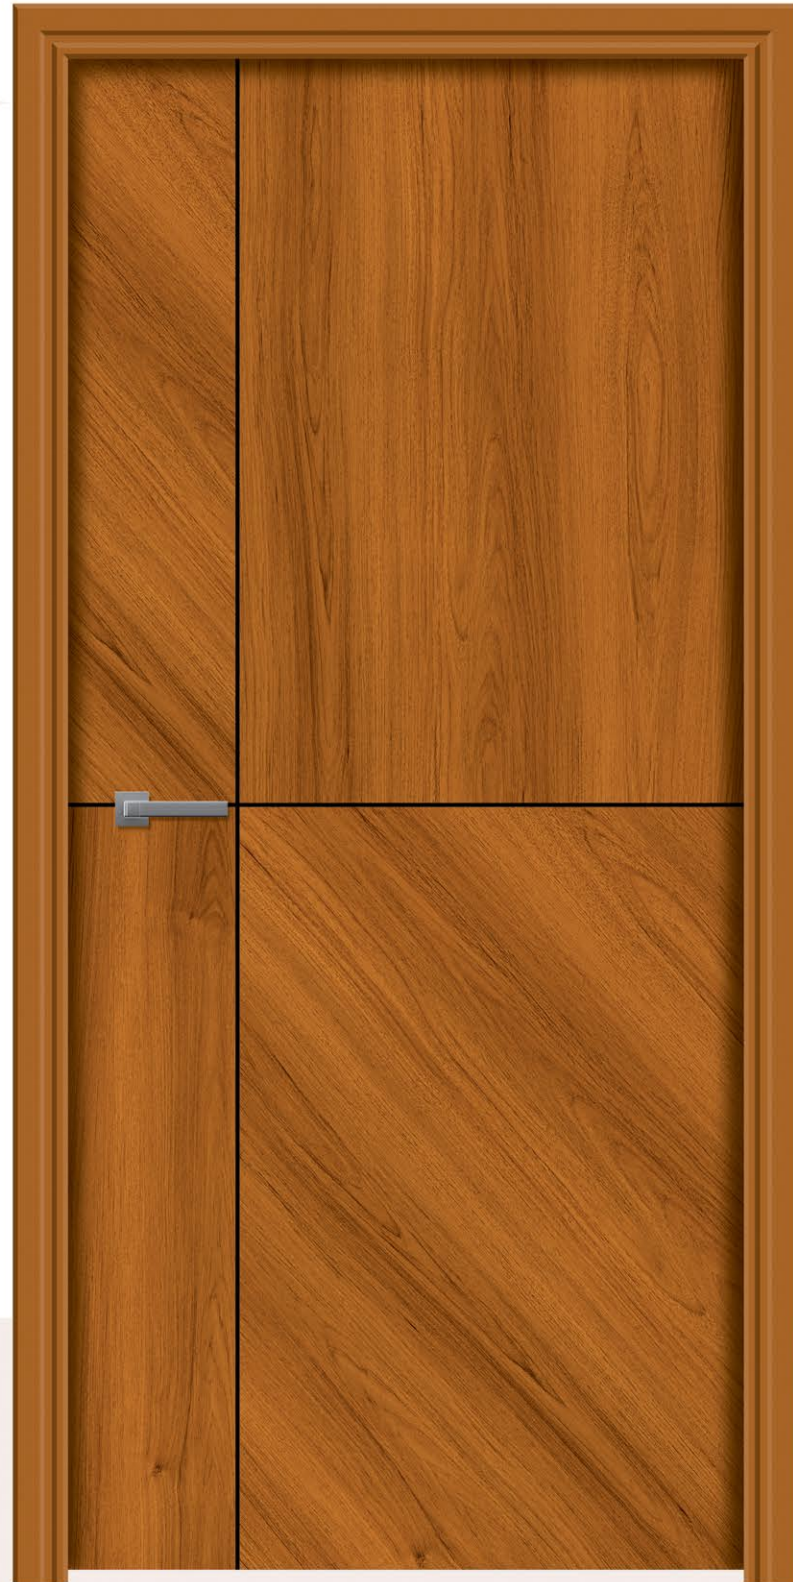

DESIGNER
CUT PASTE

SIZE
7 x 3.25 FT

■ 582

DCP 32

SMOOTH TO THE TOUCH,
POWERFUL TO THE EYE.

SIZE
7 x 3.25 FT