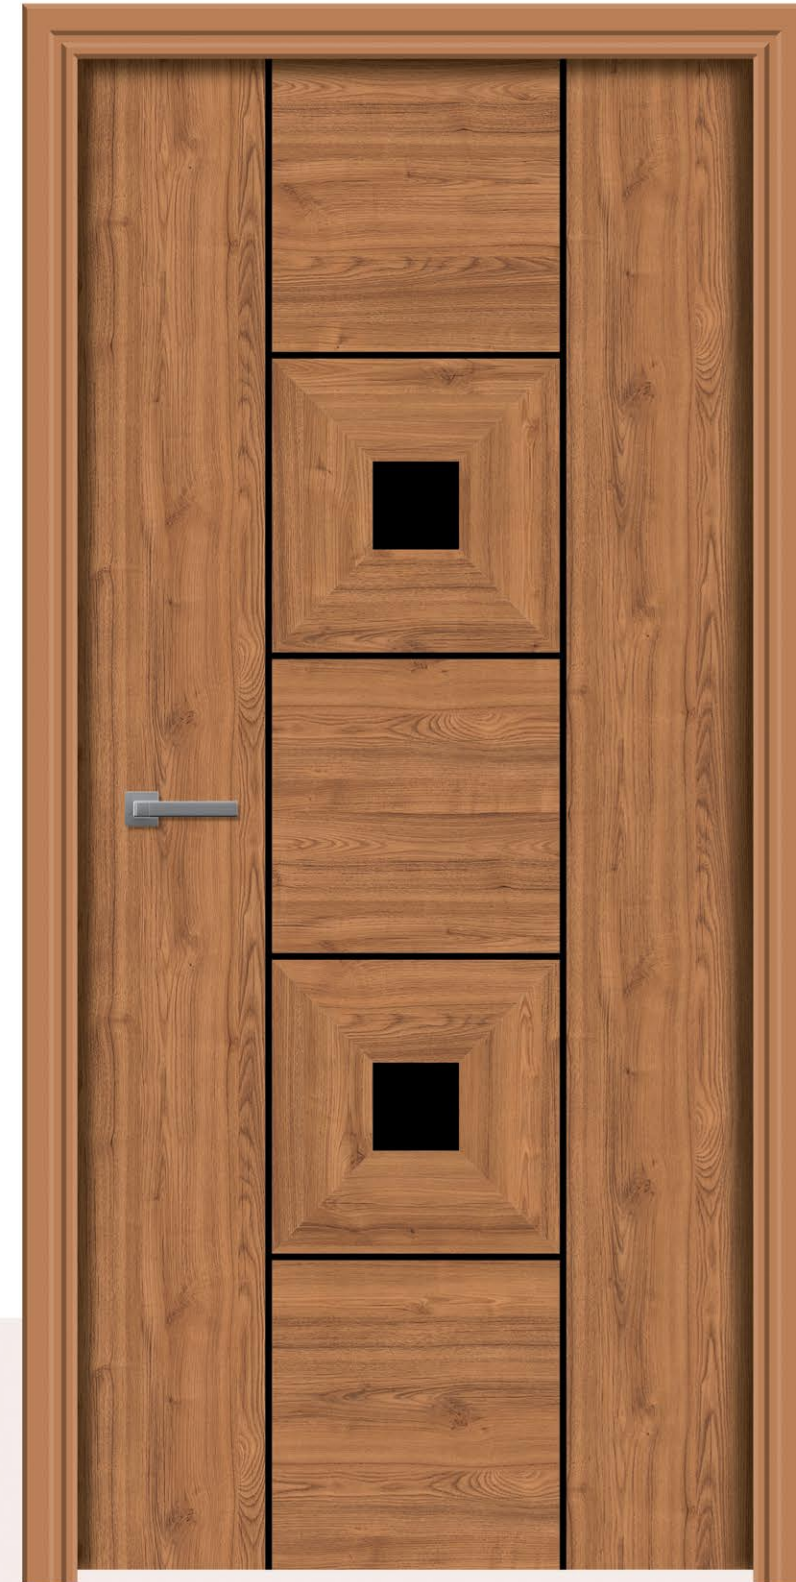

DCP 24

DESIGNER
CUT PASTE

SIZE
7 x 3.25 FT
8 x 4 FT

■ 353

DCP 12

STYLE THAT MAKES
AN ENTRANCE.

SIZE
7 x 3.25 FT
8 x 4 FT

■ 358