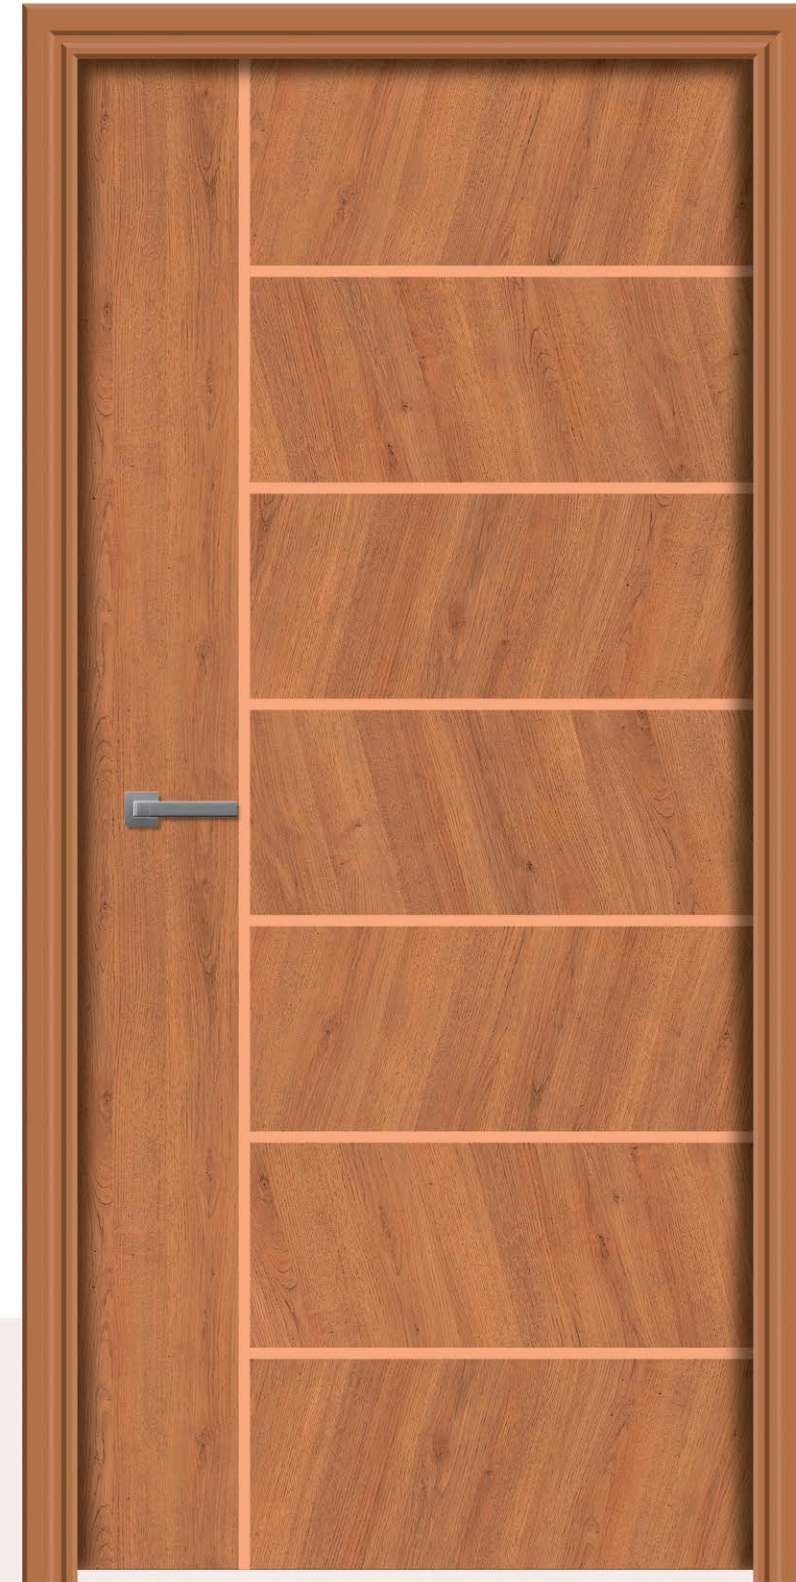

DCP 05

DESIGNER
CUT PASTE

SIZE
7 x 3.25 FT

■ 934

DCP 20

ELEGANCE BEGINS
AT ENTRY

SIZE
7 x 3.25 FT

■ 357