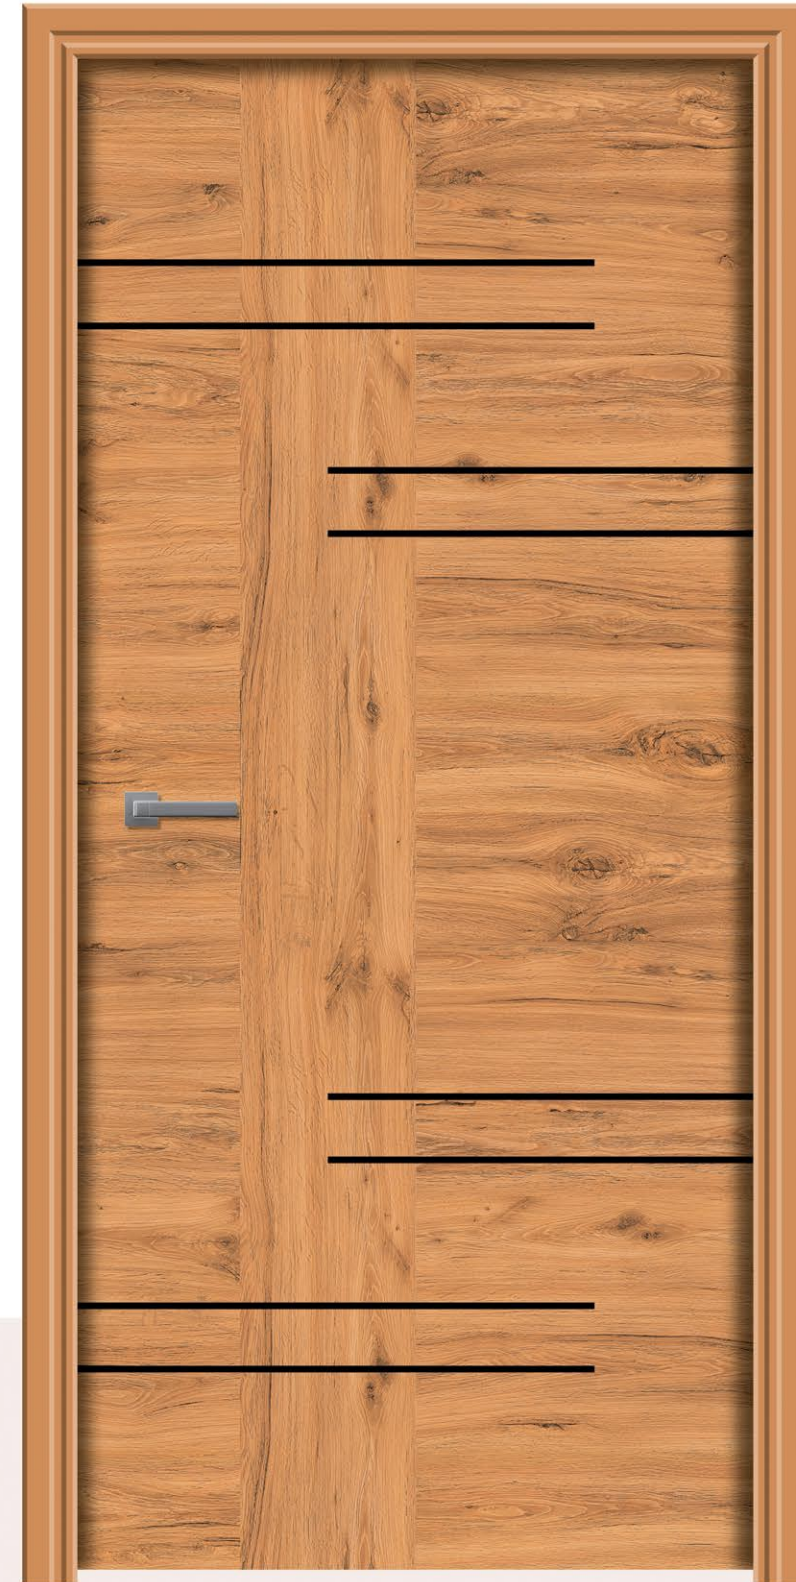

DCP 33

DESIGNER
CUT PASTE

SIZE
7 x 3.25 FT

301 ■ 579

DCP 25

DOORS THAT TELL
YOUR STORY.

SIZE
7 x 3.25 FT

364