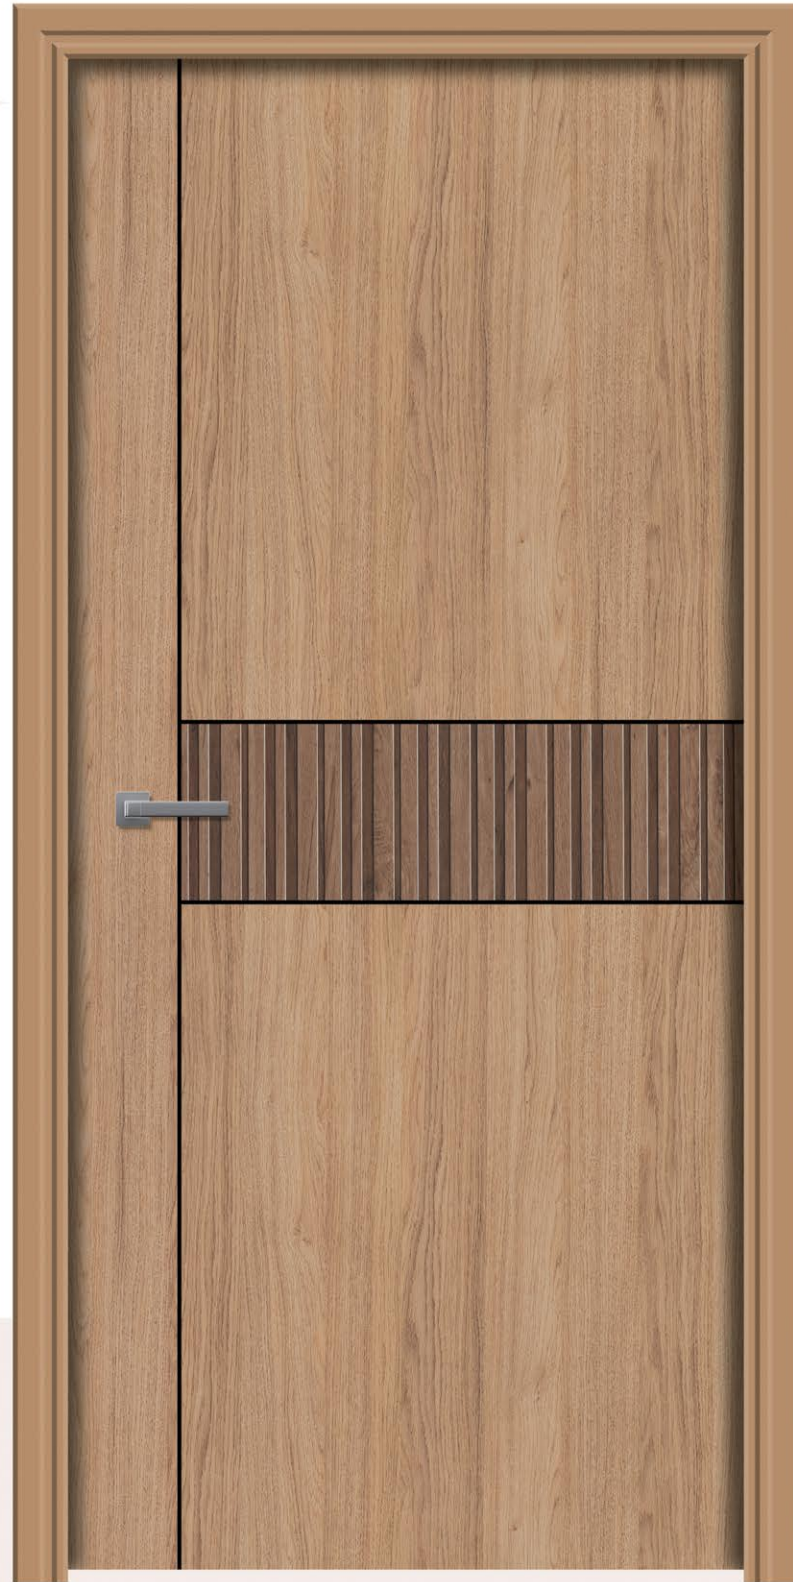

DESIGNER
CUT PASTE

SIZE
7 x 3.25 FT
8 x 4 FT

416 ■ 404

DCP 37

A NEW DIMENSION
OF DOOR DESIGN.

SIZE
7 x 3.25 FT