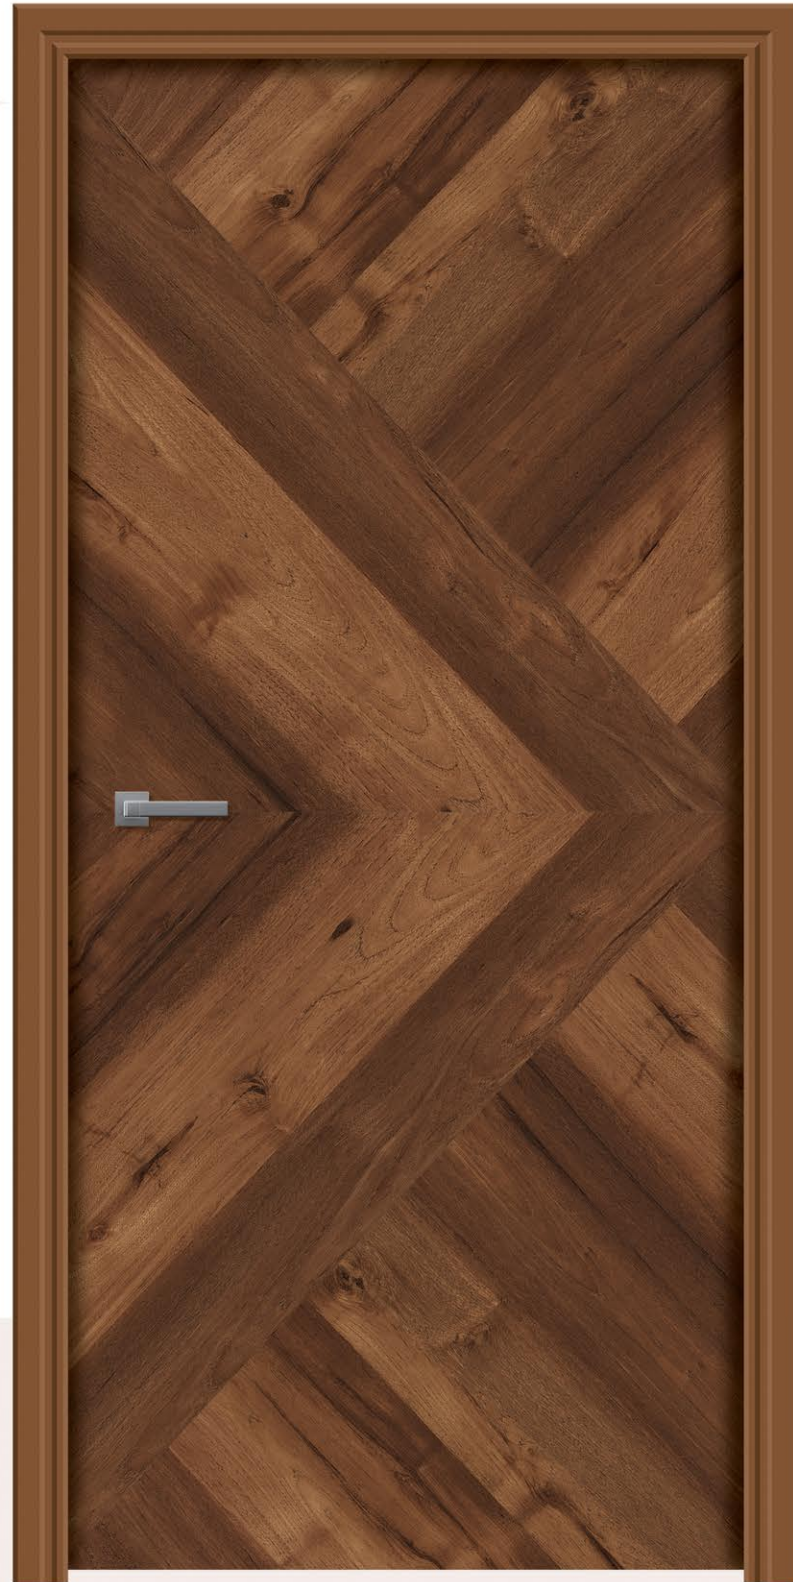

DESIGNER
CUT PASTE

SIZE
7 x 3.25 FT

■ 984

DCP 29

BEAUTY BEYOND
BOUNDARIES.

SIZE
7 x 3.25 FT