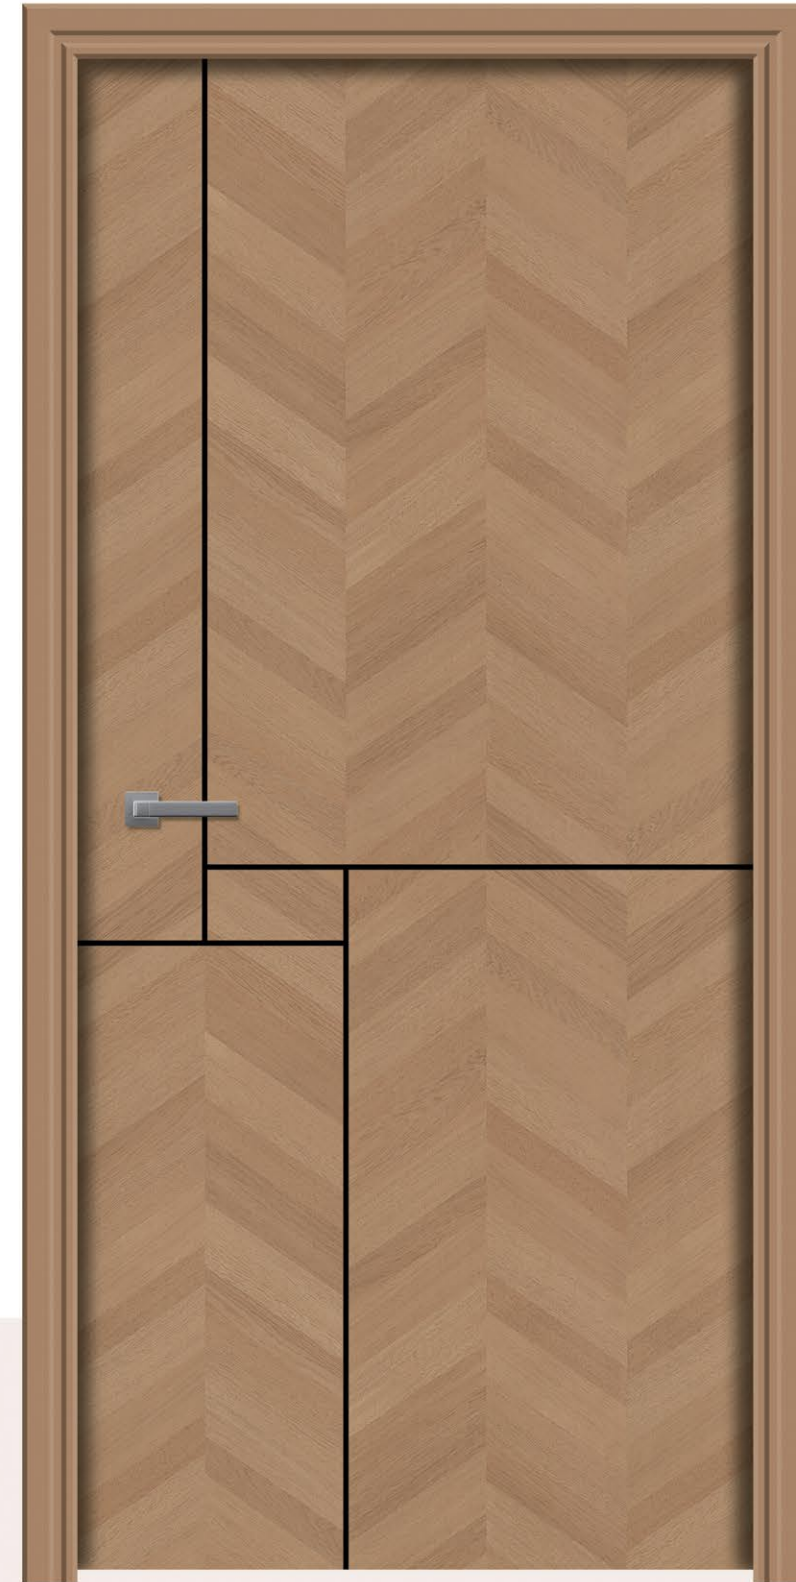

■ 412

DESIGNER
CUT PASTE

SIZE
7 x 3.25 FT

■ 432 ■ 428

DCP 34

DESIGN THAT
DEFINES SPACES.

SIZE
7 x 3.25 FT

■ 420