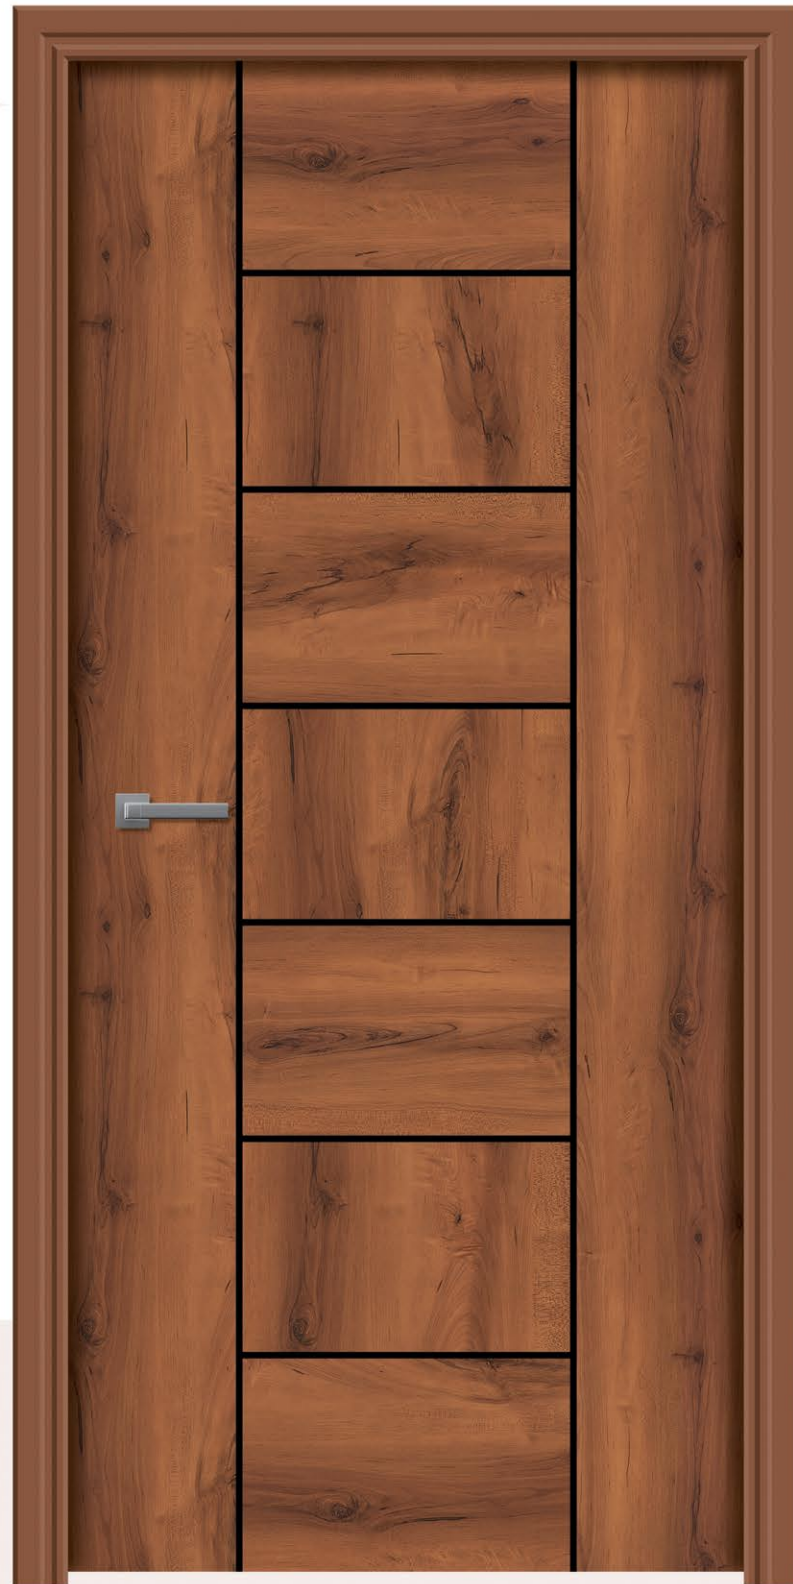

DESIGNER
CUT PASTE

SIZE
7 x 3.25 FT

947

DCP 19

PERFECTION IN
EVERY DESIGN

SIZE
7 x 3.25 FT